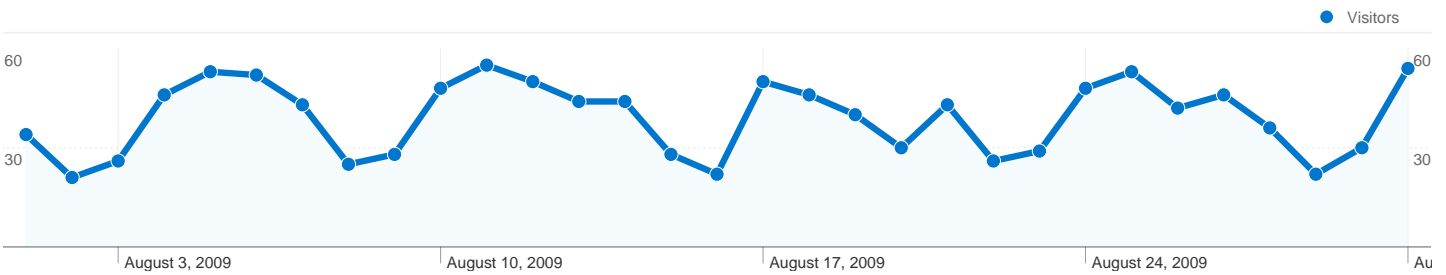

486 people visited this site

2,127 Visits

486 Absolute Unique Visitors

5,757 Pageviews

2.71 Average Pageviews

00:02:18 Time on Site

56.23% Bounce Rate

17.25% New Visits

Technical Profile

Browser	Visits	% visits	Connection Speed	Visits	% visits
Internet Explorer	1,875	88.15%	Unknown	1,621	76.21%
Safari	108	5.08%	T1	335	15.75%
Firefox	68	3.20%	DSL	142	6.68%
Opera Mini	38	1.79%	Cable	24	1.13%
Chrome	35	1.65%	Dialup	3	0.14%