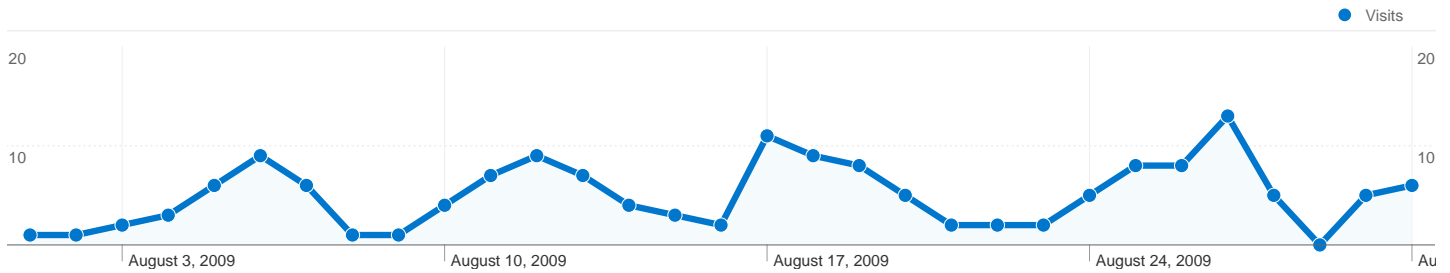

2,127 visits came from 25 countries/territories

Site Usage

Country/Territory	Visits	Pages/Visit	Avg. Time on Site	% New Visits	Bounce Rate
Ireland	1,837	2.68	00:02:16	14.59%	56.07%
United Kingdom	164	3.13	00:02:08	33.54%	57.32%
United States	55	3.71	00:04:28	23.64%	38.18%
Sweden	38	1.45	00:00:20	2.63%	71.05%
Spain	6	3.33	00:03:53	83.33%	66.67%
France	3	4.67	00:10:08	66.67%	0.00%
Croatia	2	1.00	00:00:00	50.00%	100.00%
Hong Kong	2	1.00	00:00:00	100.00%	100.00%
Bulgaria	2	1.00	00:00:00	100.00%	100.00%

India	2	1.50	00:01:29	100.00%	50.00%
Poland	2	1.00	00:00:00	100.00%	100.00%
Germany	1	1.00	00:00:00	100.00%	100.00%
Japan	1	1.00	00:00:00	100.00%	100.00%
Greece	1	5.00	00:51:11	100.00%	0.00%
Moldova	1	1.00	00:00:00	100.00%	100.00%
New Zealand	1	5.00	00:08:01	100.00%	0.00%
Russia	1	1.00	00:00:00	100.00%	100.00%
Kenya	1	1.00	00:00:00	100.00%	100.00%
Nigeria	1	1.00	00:00:00	100.00%	100.00%
Pakistan	1	1.00	00:00:00	100.00%	100.00%
Netherlands	1	2.00	00:00:14	100.00%	0.00%
Italy	1	1.00	00:00:00	100.00%	100.00%
Brazil	1	1.00	00:00:00	100.00%	100.00%
Romania	1	1.00	00:00:00	100.00%	100.00%
Australia	1	1.00	00:00:00	100.00%	100.00%

1 - 25 of 25

Pages on this site were viewed a total of 5,757 times

 **5,757** Pageviews

 **4,280** Unique Views

 **56.23%** Bounce Rate

Top Content

Pages	Pageviews	% Pageviews
/	2,778	48.25%
/membership-information/	320	5.56%
/ticket-news/	318	5.52%
/downloads/	238	4.13%
/travel-info/	182	3.16%