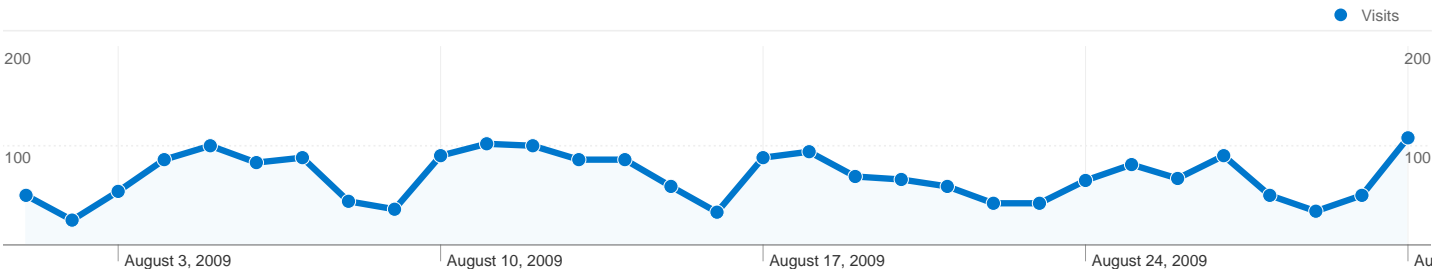

Site Usage

2,127 Visits

56.23% Bounce Rate

5,757 Pageviews

00:02:18 Avg. Time on Site

2.71 Pages/Visit

17.25% % New Visits

Visitors Overview

2,127 Visits

486 Absolute Unique Visitors

5,757 Pageviews

2.71 Average Pageviews

00:02:18 Time on Site

56.23% Bounce Rate

17.25% New Visits

Technical Profile

All traffic sources sent a total of 2,127 visits

55.29% Direct Traffic

7.29% Referring Sites

37.42% Search Engines

- Direct Traffic
1,176.00 (55.29%)
- Search Engines
796.00 (37.42%)
- Referring Sites
155.00 (7.29%)

2,127 visits came from 25 countries/territories

Site Usage

Country/Territory	Visits	Pages/Visit	Avg. Time on Site	% New Visits	Bounce Rate
Ireland	1,837	2.68	00:02:16	14.59%	56.07%
United Kingdom	164	3.13	00:02:08	33.54%	57.32%
United States	55	3.71	00:04:28	23.64%	38.18%
Sweden	38	1.45	00:00:20	2.63%	71.05%
Spain	6	3.33	00:03:53	83.33%	66.67%
France	3	4.67	00:10:08	66.67%	0.00%
Croatia	2	1.00	00:00:00	50.00%	100.00%
Hong Kong	2	1.00	00:00:00	100.00%	100.00%
Bulgaria	2	1.00	00:00:00	100.00%	100.00%