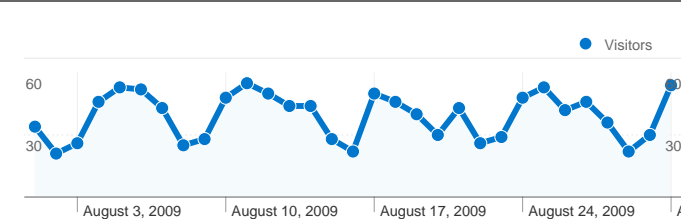

Site Usage

2,127 Visits

56.23% Bounce Rate

5,757 Pageviews

00:02:18 Avg. Time on Site

2.71 Pages/Visit

17.25% % New Visits

Visitors Overview

2,127 Visits

486 Absolute Unique Visitors

5,757 Pageviews

2.71 Average Pageviews

00:02:18 Time on Site

56.23% Bounce Rate

17.25% New Visits

Technical Profile

2,127 visits came from 25 countries/territories

Site Usage

Country/Territory	Visits	Pages/Visit	Avg. Time on Site	% New Visits	Bounce Rate
Ireland	1,837	2.68	00:02:16	14.59%	56.07%
United Kingdom	164	3.13	00:02:08	33.54%	57.32%
United States	55	3.71	00:04:28	23.64%	38.18%
Sweden	38	1.45	00:00:20	2.63%	71.05%
Spain	6	3.33	00:03:53	83.33%	66.67%
France	3	4.67	00:10:08	66.67%	0.00%
Croatia	2	1.00	00:00:00	50.00%	100.00%
Hong Kong	2	1.00	00:00:00	100.00%	100.00%
Bulgaria	2	1.00	00:00:00	100.00%	100.00%

1 - 25 of 25

Pages on this site were viewed a total of 5,757 times

 **5,757** Pageviews

 **4,280** Unique Views

 **56.23%** Bounce Rate

Top Content

Pages	Pageviews	% Pageviews
/	2,778	48.25%
/membership-information/	320	5.56%
/ticket-news/	318	5.52%
/downloads/	238	4.13%
/travel-info/	182	3.16%