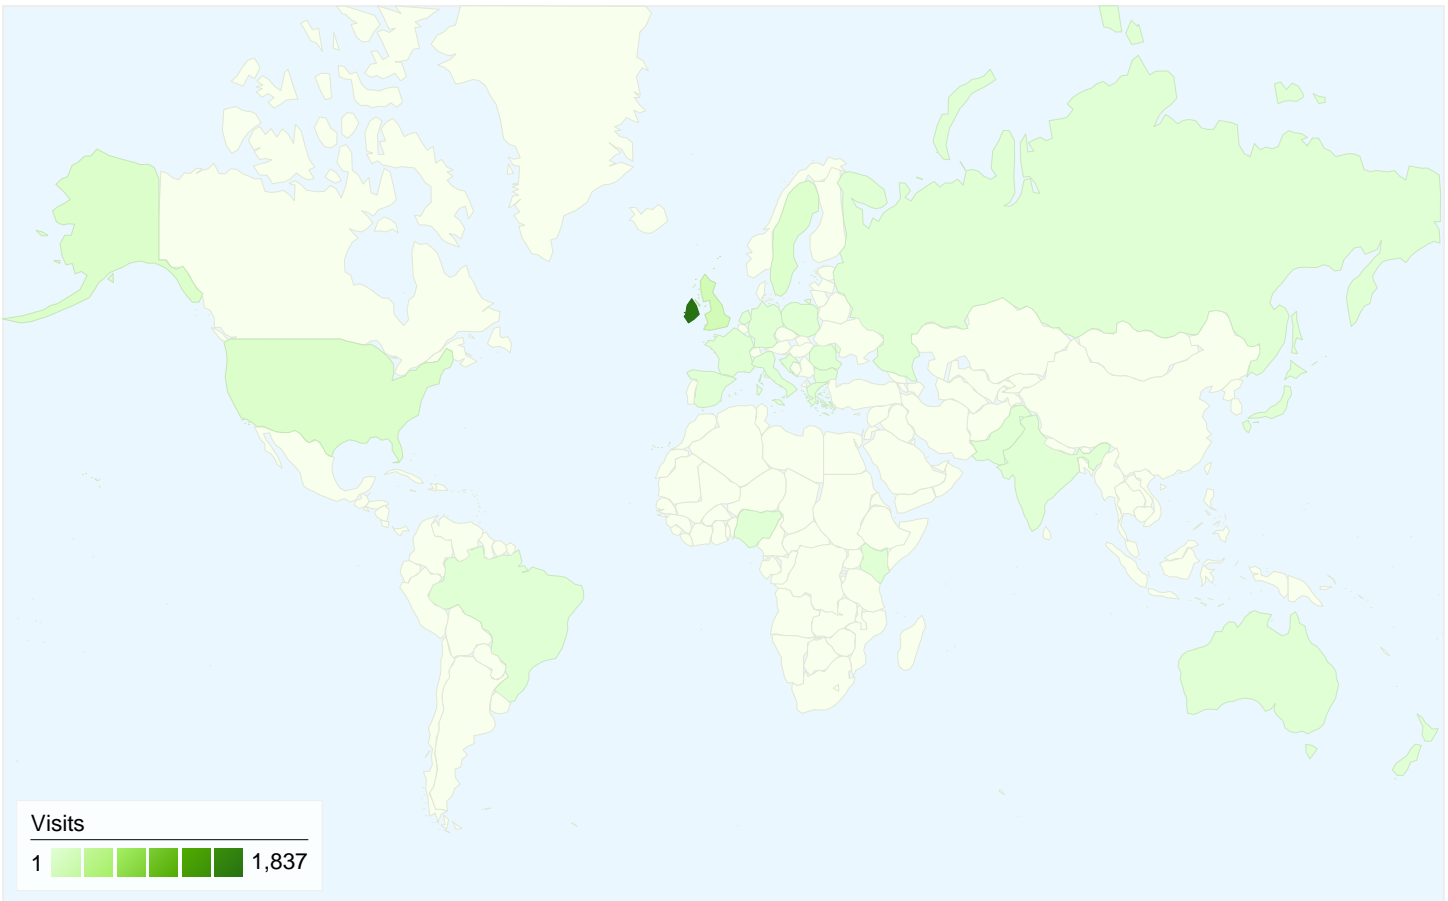

Visitors
486

Map Overlay world

Traffic Sources Overview

- **Direct Traffic**
1,176.00 (55.29%)
- **Search Engines**
796.00 (37.42%)
- **Referring Sites**
155.00 (7.29%)

Content Overview

Pages	Pageviews	% Pageviews
/	2,778	48.25%
/membership-information/	320	5.56%
/ticket-news/	318	5.52%
/downloads/	238	4.13%
/travel-info/	182	3.16%

All traffic sources sent a total of 2,127 visits

55.29% Direct Traffic

7.29% Referring Sites

37.42% Search Engines

- Direct Traffic
1,176.00 (55.29%)
- Search Engines
796.00 (37.42%)
- Referring Sites
155.00 (7.29%)

2,127 visits came from 25 countries/territories

Site Usage

Country/Territory	Visits	Pages/Visit	Avg. Time on Site	% New Visits	Bounce Rate
Ireland	1,837	2.68	00:02:16	14.59%	56.07%
United Kingdom	164	3.13	00:02:08	33.54%	57.32%
United States	55	3.71	00:04:28	23.64%	38.18%
Sweden	38	1.45	00:00:20	2.63%	71.05%
Spain	6	3.33	00:03:53	83.33%	66.67%
France	3	4.67	00:10:08	66.67%	0.00%
Croatia	2	1.00	00:00:00	50.00%	100.00%
Hong Kong	2	1.00	00:00:00	100.00%	100.00%
Bulgaria	2	1.00	00:00:00	100.00%	100.00%