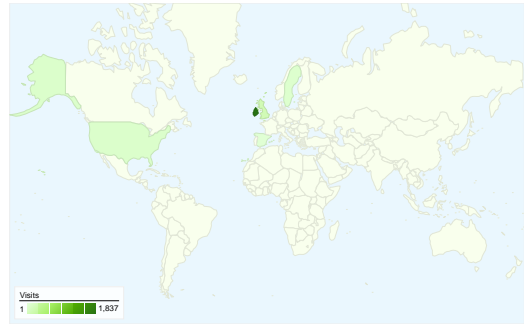

Site Usage

2,127 Visits

56.23% Bounce Rate

5,757 Pageviews

00:02:18 Avg. Time on Site

2.71 Pages/Visit

17.25% % New Visits

Visitors Overview

Visitors
486

Map Overlay world

Traffic Sources Overview

- **Direct Traffic**
1,176.00 (55.29%)
- **Search Engines**
796.00 (37.42%)
- **Referring Sites**
155.00 (7.29%)

Content Overview

Pages	Pageviews	% Pageviews
/	2,778	48.25%
/membership-information/	320	5.56%
/ticket-news/	318	5.52%
/downloads/	238	4.13%
/travel-info/	182	3.16%

All traffic sources sent a total of 2,127 visits

55.29% Direct Traffic

7.29% Referring Sites

37.42% Search Engines

- Direct Traffic
1,176.00 (55.29%)
- Search Engines
796.00 (37.42%)
- Referring Sites
155.00 (7.29%)

2,127 visits came from 25 countries/territories

Site Usage

Country/Territory	Visits	Pages/Visit	Avg. Time on Site	% New Visits	Bounce Rate
Ireland	1,837	2.68	00:02:16	14.59%	56.07%
United Kingdom	164	3.13	00:02:08	33.54%	57.32%
United States	55	3.71	00:04:28	23.64%	38.18%
Sweden	38	1.45	00:00:20	2.63%	71.05%
Spain	6	3.33	00:03:53	83.33%	66.67%
France	3	4.67	00:10:08	66.67%	0.00%
Croatia	2	1.00	00:00:00	50.00%	100.00%
Hong Kong	2	1.00	00:00:00	100.00%	100.00%
Bulgaria	2	1.00	00:00:00	100.00%	100.00%