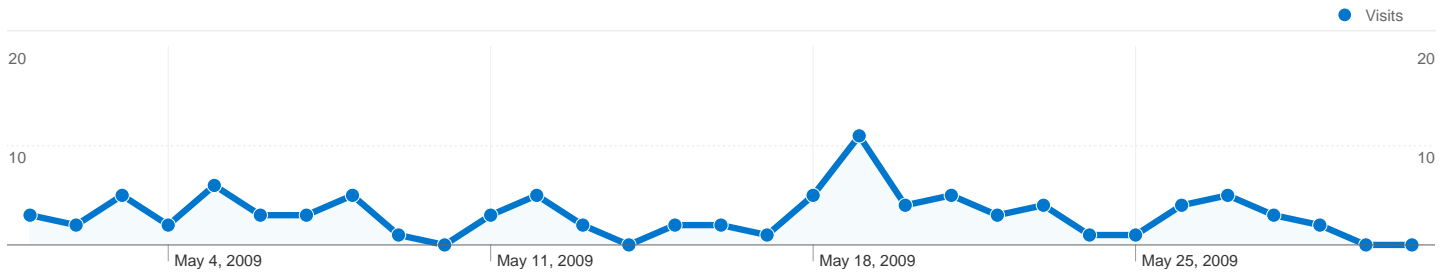

1,239 visits came from 18 countries/territories

Site Usage

Country/Territory	Visits	Pages/Visit	Avg. Time on Site	% New Visits	Bounce Rate
Ireland	1,046	2.34	00:02:01	14.72%	65.30%
United Kingdom	144	2.28	00:01:46	35.42%	64.58%
United States	32	2.88	00:00:59	12.50%	37.50%
Poland	2	4.00	00:01:10	100.00%	50.00%
Norway	2	2.50	00:00:20	100.00%	50.00%
Bulgaria	1	1.00	00:00:00	100.00%	100.00%
Sweden	1	1.00	00:00:00	100.00%	100.00%
Netherlands	1	15.00	00:12:40	100.00%	0.00%
Macedonia	1	1.00	00:00:00	100.00%	100.00%

Switzerland	1	1.00	00:00:00	100.00%	100.00%
					1 - 10 of 18

Pages on this site were viewed a total of 2,909 times

 **2,909** Pageviews

 **2,247** Unique Views

 **64.65%** Bounce Rate

Top Content

Pages	Pageviews	% Pageviews
/	1,518	52.18%
/membership-information/	168	5.78%
/photo-gallery/	73	2.51%
/ticket-news/	67	2.30%
/downloads/	65	2.23%

Referring sites sent 93 visits via 13 sources

Site Usage

Source	Visits	Pages/Visit	Avg. Time on Site	% New Visits	Bounce Rate
Visits 93 % of Site Total: 7.51%	Pages/Visit 3.43 Site Avg: 2.35 (46.09%)	Avg. Time on Site 00:02:56 Site Avg: 00:01:57 (51.21%)	% New Visits 27.96% Site Avg: 18.08% (54.64%)	Bounce Rate 44.09% Site Avg: 64.65% (-31.81%)	
liverpoolfc.tv	39	4.28	00:02:44	35.90%	25.64%
facebook.com	31	2.13	00:04:03	0.00%	61.29%
goalhole.com	8	3.50	00:00:50	37.50%	25.00%
news.eircom.net	4	6.50	00:04:12	25.00%	25.00%
forum.freelanceswitch.com	2	1.00	00:00:00	100.00%	100.00%
www14.sitefoundservice.info	2	8.50	00:04:01	0.00%	50.00%
209.85.229.132	1	7.00	00:10:03	100.00%	0.00%
bebo.com	1	1.00	00:00:00	0.00%	100.00%
google.com	1	1.00	00:00:00	100.00%	100.00%
images.google.com	1	1.00	00:00:00	100.00%	100.00%