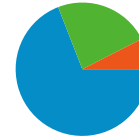

All traffic sources sent a total of 1,239 visits

69.09% Direct Traffic

7.51% Referring Sites

23.41% Search Engines

- Direct Traffic
856.00 (69.09%)
- Search Engines
290.00 (23.41%)
- Referring Sites
93.00 (7.51%)