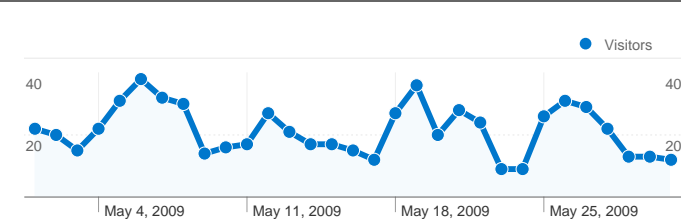

Site Usage

1,239 Visits

64.65% Bounce Rate

2,909 Pageviews

00:01:57 Avg. Time on Site

2.35 Pages/Visit

18.08% % New Visits

Visitors Overview

1,239 visits came from 18 countries/territories

Site Usage

Country/Territory	Visits	Pages/Visit	Avg. Time on Site	% New Visits	Bounce Rate
Ireland	1,046	2.34	00:02:01	14.72%	65.30%
United Kingdom	144	2.28	00:01:46	35.42%	64.58%
United States	32	2.88	00:00:59	12.50%	37.50%
Poland	2	4.00	00:01:10	100.00%	50.00%
Norway	2	2.50	00:00:20	100.00%	50.00%
Bulgaria	1	1.00	00:00:00	100.00%	100.00%
Sweden	1	1.00	00:00:00	100.00%	100.00%
Netherlands	1	15.00	00:12:40	100.00%	0.00%
Macedonia	1	1.00	00:00:00	100.00%	100.00%

Switzerland	1	1.00	00:00:00	100.00%	100.00%
					1 - 10 of 18

Pages on this site were viewed a total of 2,909 times

 **2,909** Pageviews

 **2,247** Unique Views

 **64.65%** Bounce Rate

Top Content

Pages	Pageviews	% Pageviews
/	1,518	52.18%
/membership-information/	168	5.78%
/photo-gallery/	73	2.51%
/ticket-news/	67	2.30%
/downloads/	65	2.23%

Referring sites sent 93 visits via 13 sources

Site Usage

Source	Visits	Pages/Visit	Avg. Time on Site	% New Visits	Bounce Rate
Visits 93 % of Site Total: 7.51%	Pages/Visit 3.43 Site Avg: 2.35 (46.09%)	Avg. Time on Site 00:02:56 Site Avg: 00:01:57 (51.21%)	% New Visits 27.96% Site Avg: 18.08% (54.64%)	Bounce Rate 44.09% Site Avg: 64.65% (-31.81%)	
liverpoolfc.tv	39	4.28	00:02:44	35.90%	25.64%
facebook.com	31	2.13	00:04:03	0.00%	61.29%
goalhole.com	8	3.50	00:00:50	37.50%	25.00%
news.eircom.net	4	6.50	00:04:12	25.00%	25.00%
forum.freelanceswitch.com	2	1.00	00:00:00	100.00%	100.00%
www14.sitefoundservice.info	2	8.50	00:04:01	0.00%	50.00%
209.85.229.132	1	7.00	00:10:03	100.00%	0.00%
bebo.com	1	1.00	00:00:00	0.00%	100.00%
google.com	1	1.00	00:00:00	100.00%	100.00%
images.google.com	1	1.00	00:00:00	100.00%	100.00%