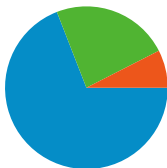

Traffic Sources Overview

- **Direct Traffic**
  856.00 (69.09%)
- **Search Engines**
  290.00 (23.41%)
- **Referring Sites**
  93.00 (7.51%)

Content Overview

Pages	Pageviews	% Pageviews
/	1,518	52.18%
/membership-information/	168	5.78%
/photo-gallery/	73	2.51%
/ticket-news/	67	2.30%
/downloads/	65	2.23%