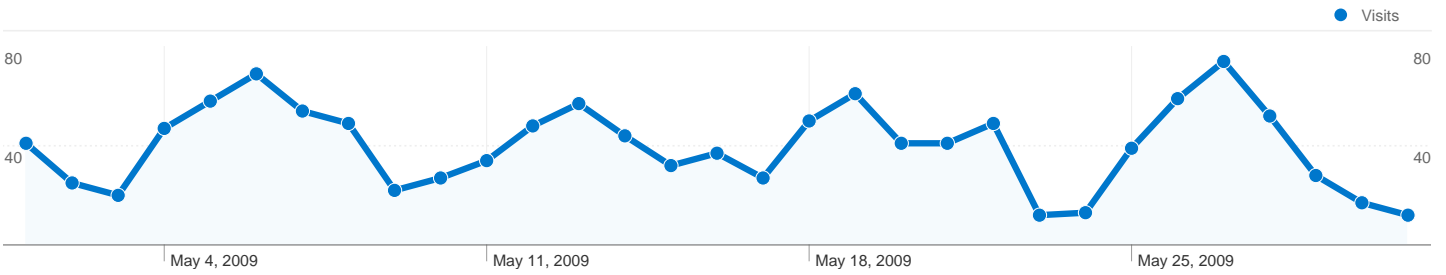

Site Usage

1,239 Visits

64.65% Bounce Rate

2,909 Pageviews

00:01:57 Avg. Time on Site

2.35 Pages/Visit

18.08% % New Visits

Visitors Overview

296 Absolute Unique Visitors

2,909 Pageviews

2.35 Average Pageviews

00:01:57 Time on Site

64.65% Bounce Rate

18.08% New Visits

Technical Profile

Browser	Visits	% visits	Connection Speed	Visits	% visits
Internet Explorer	1,144	92.33%	Unknown	976	78.77%
Safari	48	3.87%	DSL	146	11.78%
Firefox	34	2.74%	T1	87	7.02%
Chrome	9	0.73%	Cable	27	2.18%
Opera	2	0.16%	Dialup	3	0.24%

All traffic sources sent a total of 1,239 visits

69.09% Direct Traffic

7.51% Referring Sites

23.41% Search Engines

- Direct Traffic
856.00 (69.09%)
- Search Engines
290.00 (23.41%)
- Referring Sites
93.00 (7.51%)

1,239 visits came from 18 countries/territories

Site Usage

Country/Territory	Visits	Pages/Visit	Avg. Time on Site	% New Visits	Bounce Rate
Ireland	1,046	2.34	00:02:01	14.72%	65.30%
United Kingdom	144	2.28	00:01:46	35.42%	64.58%
United States	32	2.88	00:00:59	12.50%	37.50%
Poland	2	4.00	00:01:10	100.00%	50.00%
Norway	2	2.50	00:00:20	100.00%	50.00%
Bulgaria	1	1.00	00:00:00	100.00%	100.00%
Sweden	1	1.00	00:00:00	100.00%	100.00%
Netherlands	1	15.00	00:12:40	100.00%	0.00%
Macedonia	1	1.00	00:00:00	100.00%	100.00%