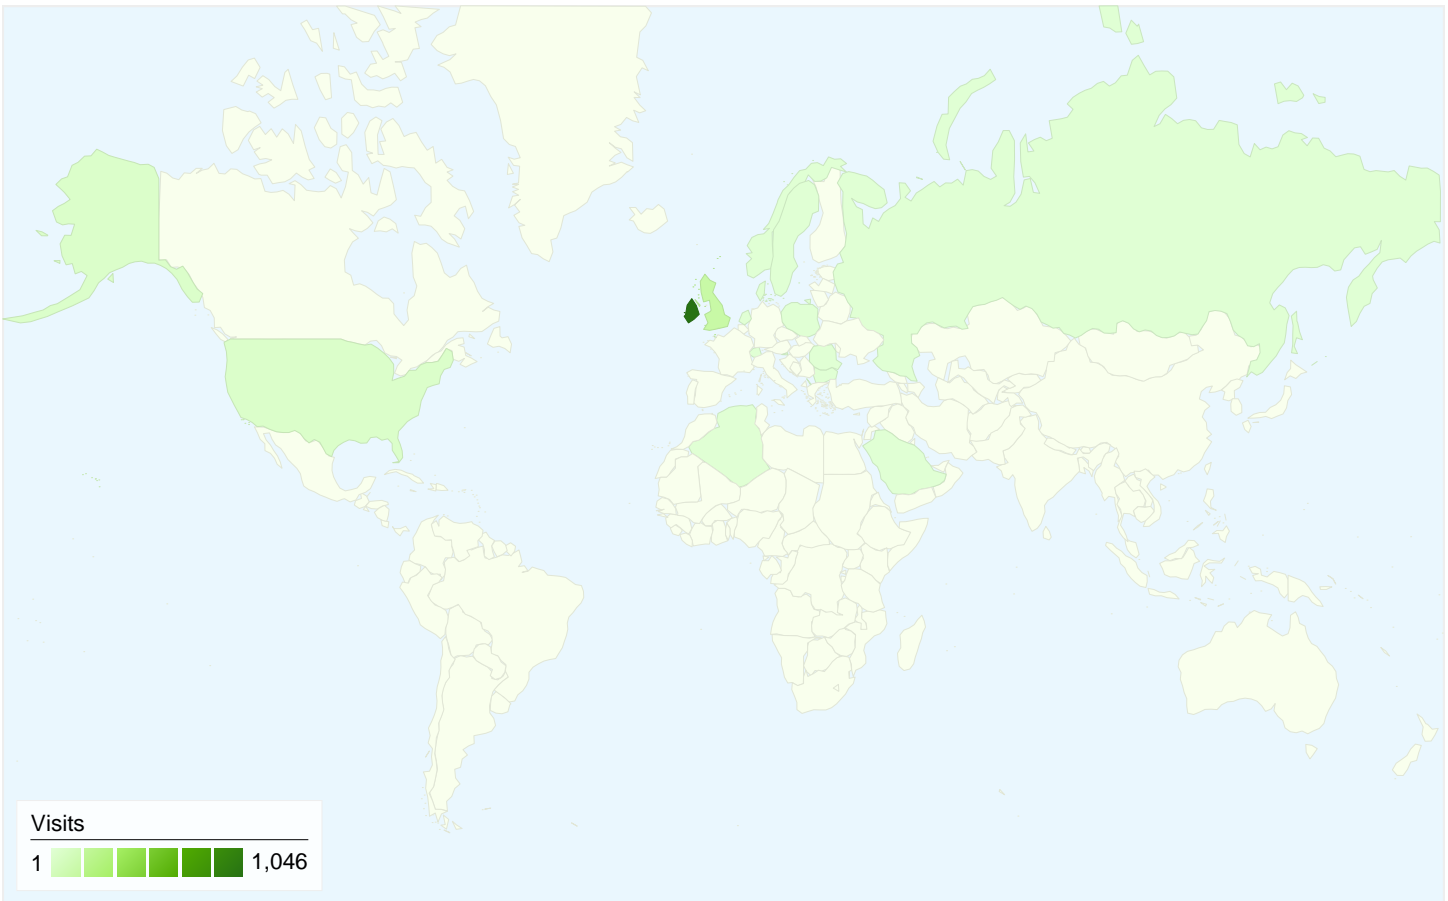

Visitors
296

Map Overlay world

Traffic Sources Overview

- **Direct Traffic**
856.00 (69.09%)
- **Search Engines**
290.00 (23.41%)
- **Referring Sites**
93.00 (7.51%)

Content Overview

Pages	Pageviews	% Pageviews
/	1,518	52.18%
/membership-information/	168	5.78%
/photo-gallery/	73	2.51%
/ticket-news/	67	2.30%
/downloads/	65	2.23%

All traffic sources sent a total of 1,239 visits

69.09% Direct Traffic

7.51% Referring Sites

23.41% Search Engines

- Direct Traffic
856.00 (69.09%)
- Search Engines
290.00 (23.41%)
- Referring Sites
93.00 (7.51%)

1,239 visits came from 18 countries/territories

Site Usage

Country/Territory	Visits	Pages/Visit	Avg. Time on Site	% New Visits	Bounce Rate
Ireland	1,046	2.34	00:02:01	14.72%	65.30%
United Kingdom	144	2.28	00:01:46	35.42%	64.58%
United States	32	2.88	00:00:59	12.50%	37.50%
Poland	2	4.00	00:01:10	100.00%	50.00%
Norway	2	2.50	00:00:20	100.00%	50.00%
Bulgaria	1	1.00	00:00:00	100.00%	100.00%
Sweden	1	1.00	00:00:00	100.00%	100.00%
Netherlands	1	15.00	00:12:40	100.00%	0.00%
Macedonia	1	1.00	00:00:00	100.00%	100.00%