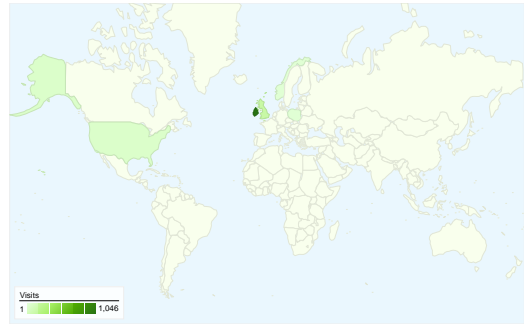

Site Usage

1,239 Visits

64.65% Bounce Rate

2,909 Pageviews

00:01:57 Avg. Time on Site

2.35 Pages/Visit

18.08% % New Visits

Visitors Overview

Visitors
296

Map Overlay world

Traffic Sources Overview

- **Direct Traffic**
856.00 (69.09%)
- **Search Engines**
290.00 (23.41%)
- **Referring Sites**
93.00 (7.51%)

Content Overview

Pages	Pageviews	% Pageviews
/	1,518	52.18%
/membership-information/	168	5.78%
/photo-gallery/	73	2.51%
/ticket-news/	67	2.30%
/downloads/	65	2.23%

All traffic sources sent a total of 1,239 visits

69.09% Direct Traffic

7.51% Referring Sites

23.41% Search Engines

- Direct Traffic
856.00 (69.09%)
- Search Engines
290.00 (23.41%)
- Referring Sites
93.00 (7.51%)

1,239 visits came from 18 countries/territories

Site Usage

Country/Territory	Visits	Pages/Visit	Avg. Time on Site	% New Visits	Bounce Rate
Ireland	1,046	2.34	00:02:01	14.72%	65.30%
United Kingdom	144	2.28	00:01:46	35.42%	64.58%
United States	32	2.88	00:00:59	12.50%	37.50%
Poland	2	4.00	00:01:10	100.00%	50.00%
Norway	2	2.50	00:00:20	100.00%	50.00%
Bulgaria	1	1.00	00:00:00	100.00%	100.00%
Sweden	1	1.00	00:00:00	100.00%	100.00%
Netherlands	1	15.00	00:12:40	100.00%	0.00%
Macedonia	1	1.00	00:00:00	100.00%	100.00%