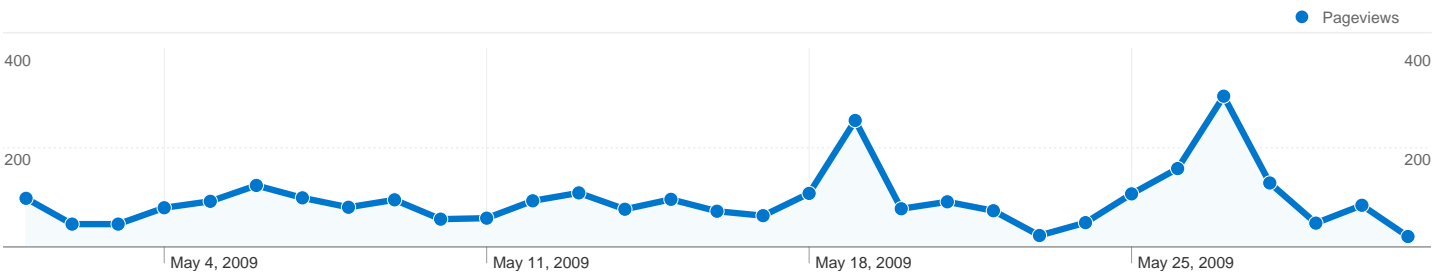

Pages on this site were viewed a total of 2,909 times

2,909 Pageviews

2,247 Unique Views

64.65% Bounce Rate

Top Content

Pages	Pageviews	% Pageviews
/	1,518	52.18%
/membership-information/	168	5.78%
/photo-gallery/	73	2.51%
/ticket-news/	67	2.30%
/downloads/	65	2.23%