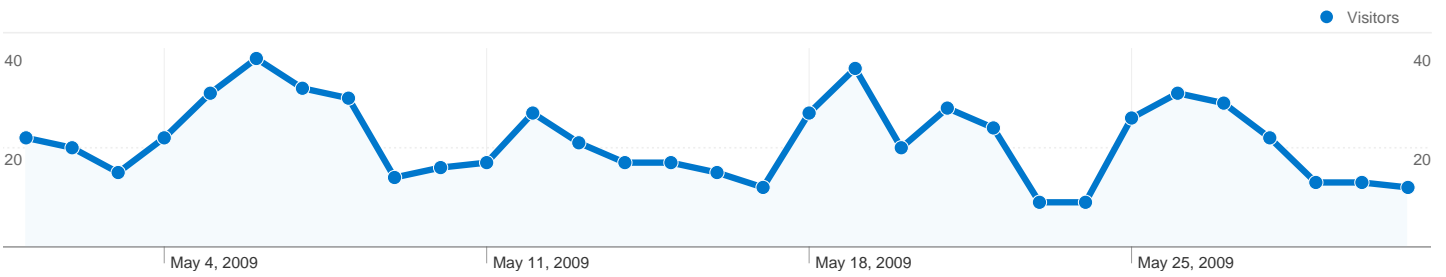

296 people visited this site

1,239 Visits

296 Absolute Unique Visitors

2,909 Pageviews

2.35 Average Pageviews

00:01:57 Time on Site

64.65% Bounce Rate

18.08% New Visits

Technical Profile

Browser	Visits	% visits	Connection Speed	Visits	% visits
Internet Explorer	1,144	92.33%	Unknown	976	78.77%
Safari	48	3.87%	DSL	146	11.78%
Firefox	34	2.74%	T1	87	7.02%
Chrome	9	0.73%	Cable	27	2.18%
Opera	2	0.16%	Dialup	3	0.24%