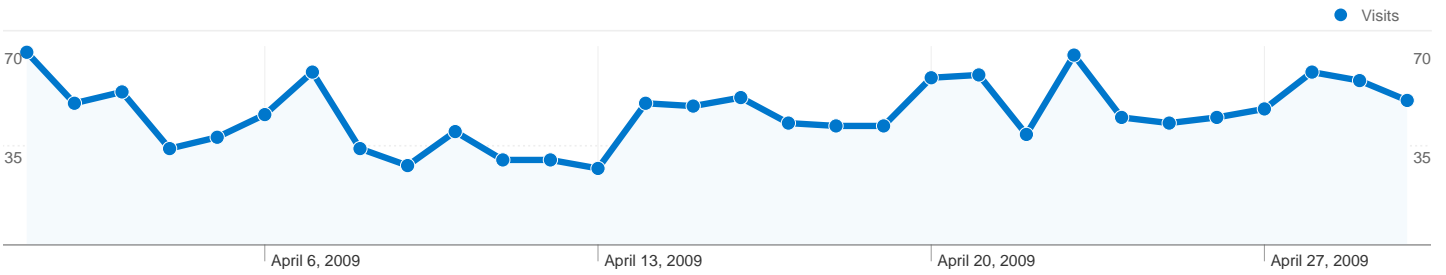

Traffic Sources Overview

Apr 1, 2009 - Apr 30, 2009

Comparing to: Site

All traffic sources sent a total of 1,394 visits

56.96% Direct Traffic

15.57% Referring Sites

27.47% Search Engines

- Direct Traffic
  794.00 (56.96%)
- Search Engines
  383.00 (27.47%)
- Referring Sites
  217.00 (15.57%)

Top Traffic Sources

Sources	Visits	% visits	Keywords	Visits	% visits
(direct) ((none))	794	56.96%	lfc donegal	212	55.35%
google (organic)	316	22.67%	www.lfcdonegal.com	27	7.05%
liverpoolfc.tv (referral)	117	8.39%	donegal liverpool supporters	23	6.01%
yahoo (organic)	46	3.30%	lfcdonegal	20	5.22%
images.google.com (referral)	16	1.15%	donegal lfc	15	3.92%