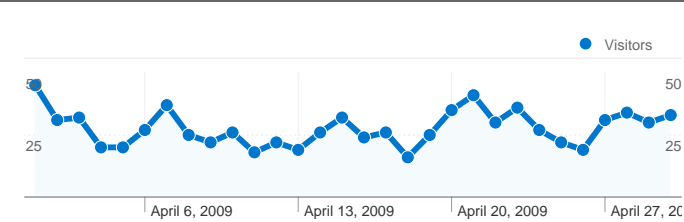

Site Usage

1,394 Visits

67.72% Bounce Rate

3,018 Pageviews

00:01:20 Avg. Time on Site

2.16 Pages/Visit

24.68% % New Visits

Visitors Overview

403 people visited this site

1,394 Visits

403 Absolute Unique Visitors

3,018 Pageviews

2.16 Average Pageviews

00:01:20 Time on Site

67.72% Bounce Rate

24.68% New Visits

1,394 visits came from 34 countries/territories

| Site Usage | | | | | | |
|---|--|--|--|--|-------------|--|
| Visits | Pages/Visit | Avg. Time on Site | % New Visits | Bounce Rate | | |
| 1,394 % of Site Total: 100.00% | 2.16 Site Avg: 2.16 (0.00%) | 00:01:20 Site Avg: 00:01:20 (0.00%) | 24.68% Site Avg: 24.68% (0.00%) | 67.72% Site Avg: 67.72% (0.00%) | | |
| Country/Territory | Visits | Pages/Visit | Avg. Time on Site | % New Visits | Bounce Rate | |
| Ireland | 1,034 | 2.17 | 00:01:23 | 16.44% | 69.73% | |
| United Kingdom | 208 | 2.36 | 00:01:36 | 39.90% | 66.35% | |
| United States | 90 | 2.17 | 00:00:38 | 35.56% | 42.22% | |
| Indonesia | 7 | 1.00 | 00:00:00 | 100.00% | 100.00% | |
| Israel | 6 | 2.50 | 00:00:34 | 66.67% | 50.00% | |
| Italy | 4 | 1.00 | 00:00:00 | 100.00% | 100.00% | |
| Turkey | 4 | 1.25 | 00:00:17 | 100.00% | 75.00% | |
| Poland | 4 | 1.00 | 00:00:00 | 100.00% | 100.00% | |
| Canada | 3 | 2.67 | 00:01:02 | 100.00% | 0.00% | |