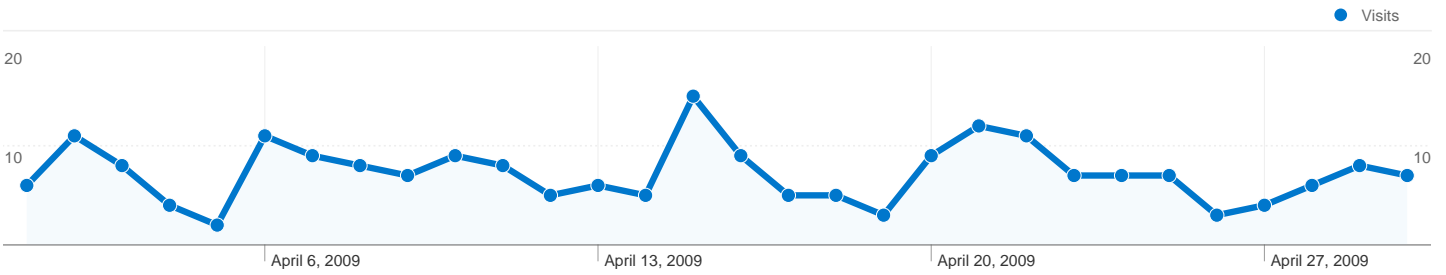

Referring sites sent 217 visits via 33 sources

Site Usage						
Visits	Pages/Visit	Avg. Time on Site	% New Visits	Bounce Rate		
217 % of Site Total: 15.57%	2.62 Site Avg: 2.16 (21.11%)	00:02:06 Site Avg: 00:01:20 (57.66%)	44.24% Site Avg: 24.68% (79.27%)	55.30% Site Avg: 67.72% (-18.34%)		
Source	Visits	Pages/Visit	Avg. Time on Site	% New Visits	Bounce Rate	
liverpoolfc.tv	117	2.98	00:02:40	19.66%	49.57%	
images.google.com	16	1.38	00:01:03	100.00%	62.50%	
goalhole.com	12	4.92	00:02:11	16.67%	8.33%	
images.google.co.uk	9	1.44	00:00:54	100.00%	77.78%	
facebook.com	7	6.00	00:08:17	0.00%	42.86%	
images.google.co.id	6	1.00	00:00:00	100.00%	100.00%	
njeros1nap17	5	1.60	00:00:12	80.00%	80.00%	
bebo.com	4	1.75	00:00:18	75.00%	50.00%	
bl148w.blu148.mail.live.com	3	1.33	00:00:14	0.00%	66.67%	
forum.freelanceswitch.com	3	1.00	00:00:00	100.00%	100.00%	
						1 - 10 of 33