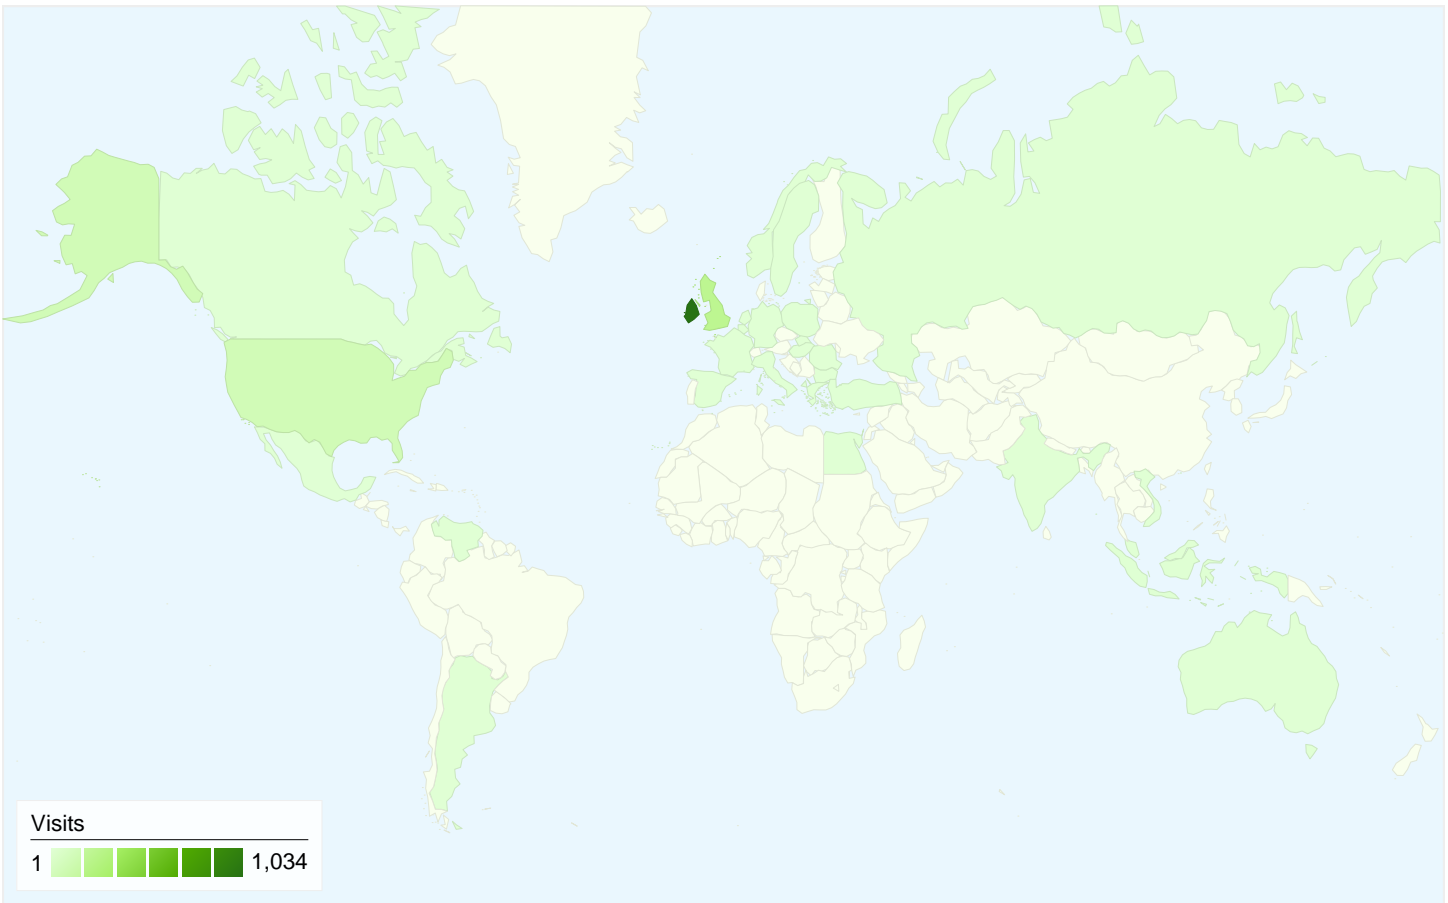

Visitors
403

Map Overlay world

Traffic Sources Overview

- **Direct Traffic**
794.00 (56.96%)
- **Search Engines**
383.00 (27.47%)
- **Referring Sites**
217.00 (15.57%)

Content Overview

| Pages | Pageviews | % Pageviews |
|--------------------------|-----------|-------------|
| / | 1,610 | 53.35% |
| /ticket-news/ | 171 | 5.67% |
| /membership-information/ | 166 | 5.50% |
| /photo-gallery/ | 157 | 5.20% |
| /downloads/ | 46 | 1.52% |

Traffic Sources Overview

Apr 1, 2009 - Apr 30, 2009

Comparing to: Site

All traffic sources sent a total of 1,394 visits

56.96% Direct Traffic

15.57% Referring Sites

27.47% Search Engines

- Direct Traffic
794.00 (56.96%)
- Search Engines
383.00 (27.47%)
- Referring Sites
217.00 (15.57%)

1,394 visits came from 34 countries/territories

| Site Usage | | | | | | |
|---|--|--|--|--|-------------|--|
| Visits | Pages/Visit | Avg. Time on Site | % New Visits | Bounce Rate | | |
| 1,394 % of Site Total: 100.00% | 2.16 Site Avg: 2.16 (0.00%) | 00:01:20 Site Avg: 00:01:20 (0.00%) | 24.68% Site Avg: 24.68% (0.00%) | 67.72% Site Avg: 67.72% (0.00%) | | |
| Country/Territory | Visits | Pages/Visit | Avg. Time on Site | % New Visits | Bounce Rate | |
| Ireland | 1,034 | 2.17 | 00:01:23 | 16.44% | 69.73% | |
| United Kingdom | 208 | 2.36 | 00:01:36 | 39.90% | 66.35% | |
| United States | 90 | 2.17 | 00:00:38 | 35.56% | 42.22% | |
| Indonesia | 7 | 1.00 | 00:00:00 | 100.00% | 100.00% | |
| Israel | 6 | 2.50 | 00:00:34 | 66.67% | 50.00% | |
| Italy | 4 | 1.00 | 00:00:00 | 100.00% | 100.00% | |
| Turkey | 4 | 1.25 | 00:00:17 | 100.00% | 75.00% | |
| Poland | 4 | 1.00 | 00:00:00 | 100.00% | 100.00% | |
| Canada | 3 | 2.67 | 00:01:02 | 100.00% | 0.00% | |