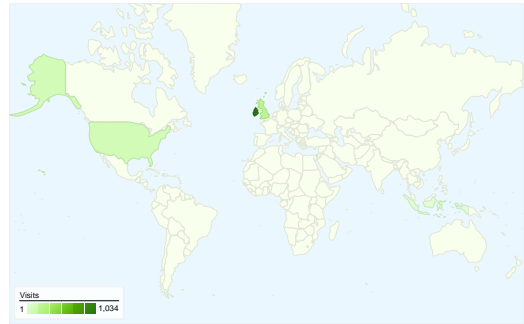

Site Usage

1,394 Visits

67.72% Bounce Rate

3,018 Pageviews

00:01:20 Avg. Time on Site

2.16 Pages/Visit

24.68% % New Visits

Visitors Overview

Visitors
403

Map Overlay world

Traffic Sources Overview

- **Direct Traffic**
794.00 (56.96%)
- **Search Engines**
383.00 (27.47%)
- **Referring Sites**
217.00 (15.57%)

Content Overview

| Pages | Pageviews | % Pageviews |
|--------------------------|-----------|-------------|
| / | 1,610 | 53.35% |
| /ticket-news/ | 171 | 5.67% |
| /membership-information/ | 166 | 5.50% |
| /photo-gallery/ | 157 | 5.20% |
| /downloads/ | 46 | 1.52% |

1,394 visits came from 34 countries/territories

| Site Usage | | | | | | |
|---|--|--|--|--|-------------|--|
| Visits | Pages/Visit | Avg. Time on Site | % New Visits | Bounce Rate | | |
| 1,394 % of Site Total: 100.00% | 2.16 Site Avg: 2.16 (0.00%) | 00:01:20 Site Avg: 00:01:20 (0.00%) | 24.68% Site Avg: 24.68% (0.00%) | 67.72% Site Avg: 67.72% (0.00%) | | |
| Country/Territory | Visits | Pages/Visit | Avg. Time on Site | % New Visits | Bounce Rate | |
| Ireland | 1,034 | 2.17 | 00:01:23 | 16.44% | 69.73% | |
| United Kingdom | 208 | 2.36 | 00:01:36 | 39.90% | 66.35% | |
| United States | 90 | 2.17 | 00:00:38 | 35.56% | 42.22% | |
| Indonesia | 7 | 1.00 | 00:00:00 | 100.00% | 100.00% | |
| Israel | 6 | 2.50 | 00:00:34 | 66.67% | 50.00% | |
| Italy | 4 | 1.00 | 00:00:00 | 100.00% | 100.00% | |
| Turkey | 4 | 1.25 | 00:00:17 | 100.00% | 75.00% | |
| Poland | 4 | 1.00 | 00:00:00 | 100.00% | 100.00% | |
| Canada | 3 | 2.67 | 00:01:02 | 100.00% | 0.00% | |