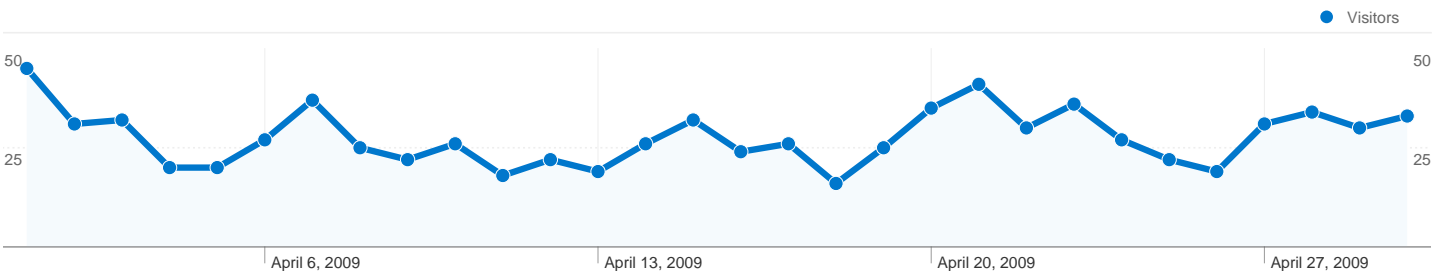

Site Usage

1,394 Visits

67.72% Bounce Rate

3,018 Pageviews

00:01:20 Avg. Time on Site

2.16 Pages/Visit

24.68% % New Visits

Visitors Overview

Visitors
403

Map Overlay world

Traffic Sources Overview

- **Direct Traffic**
794.00 (56.96%)
- **Search Engines**
383.00 (27.47%)
- **Referring Sites**
217.00 (15.57%)

Content Overview

| Pages | Pageviews | % Pageviews |
|--------------------------|-----------|-------------|
| / | 1,610 | 53.35% |
| /ticket-news/ | 171 | 5.67% |
| /membership-information/ | 166 | 5.50% |
| /photo-gallery/ | 157 | 5.20% |
| /downloads/ | 46 | 1.52% |

403 people visited this site

1,394 Visits

403 Absolute Unique Visitors

3,018 Pageviews

2.16 Average Pageviews

00:01:20 Time on Site

67.72% Bounce Rate

24.68% New Visits

1,394 visits came from 34 countries/territories

| Site Usage | | | | | | |
|---|--|--|--|--|-------------|--|
| Visits | Pages/Visit | Avg. Time on Site | % New Visits | Bounce Rate | | |
| 1,394 % of Site Total: 100.00% | 2.16 Site Avg: 2.16 (0.00%) | 00:01:20 Site Avg: 00:01:20 (0.00%) | 24.68% Site Avg: 24.68% (0.00%) | 67.72% Site Avg: 67.72% (0.00%) | | |
| Country/Territory | Visits | Pages/Visit | Avg. Time on Site | % New Visits | Bounce Rate | |
| Ireland | 1,034 | 2.17 | 00:01:23 | 16.44% | 69.73% | |
| United Kingdom | 208 | 2.36 | 00:01:36 | 39.90% | 66.35% | |
| United States | 90 | 2.17 | 00:00:38 | 35.56% | 42.22% | |
| Indonesia | 7 | 1.00 | 00:00:00 | 100.00% | 100.00% | |
| Israel | 6 | 2.50 | 00:00:34 | 66.67% | 50.00% | |
| Italy | 4 | 1.00 | 00:00:00 | 100.00% | 100.00% | |
| Turkey | 4 | 1.25 | 00:00:17 | 100.00% | 75.00% | |
| Poland | 4 | 1.00 | 00:00:00 | 100.00% | 100.00% | |
| Canada | 3 | 2.67 | 00:01:02 | 100.00% | 0.00% | |