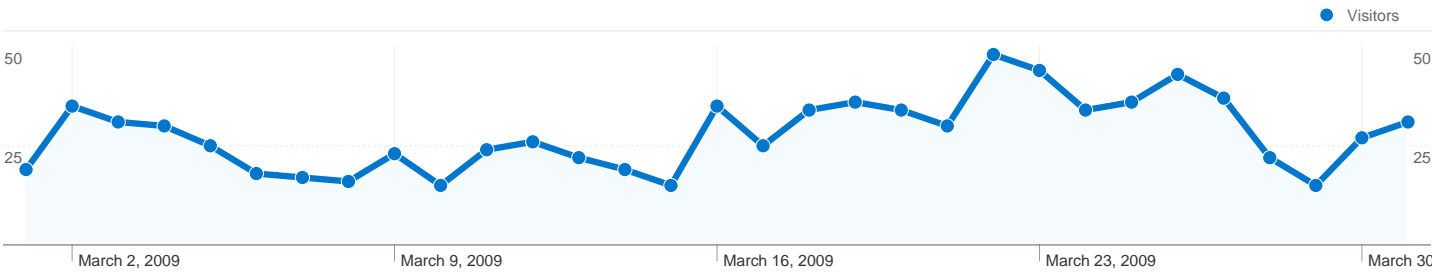

445 people visited this site

1,275 Visits

445 Absolute Unique Visitors

3,396 Pageviews

2.66 Average Pageviews

00:02:08 Time on Site

56.78% Bounce Rate

30.20% New Visits

Technical Profile

Browser	Visits	% visits	Connection Speed	Visits	% visits
Internet Explorer	1,063	83.37%	Unknown	905	70.98%
Firefox	96	7.53%	DSL	170	13.33%
Safari	77	6.04%	T1	135	10.59%
NetFront	15	1.18%	Cable	52	4.08%
Opera	11	0.86%	Dialup	11	0.86%