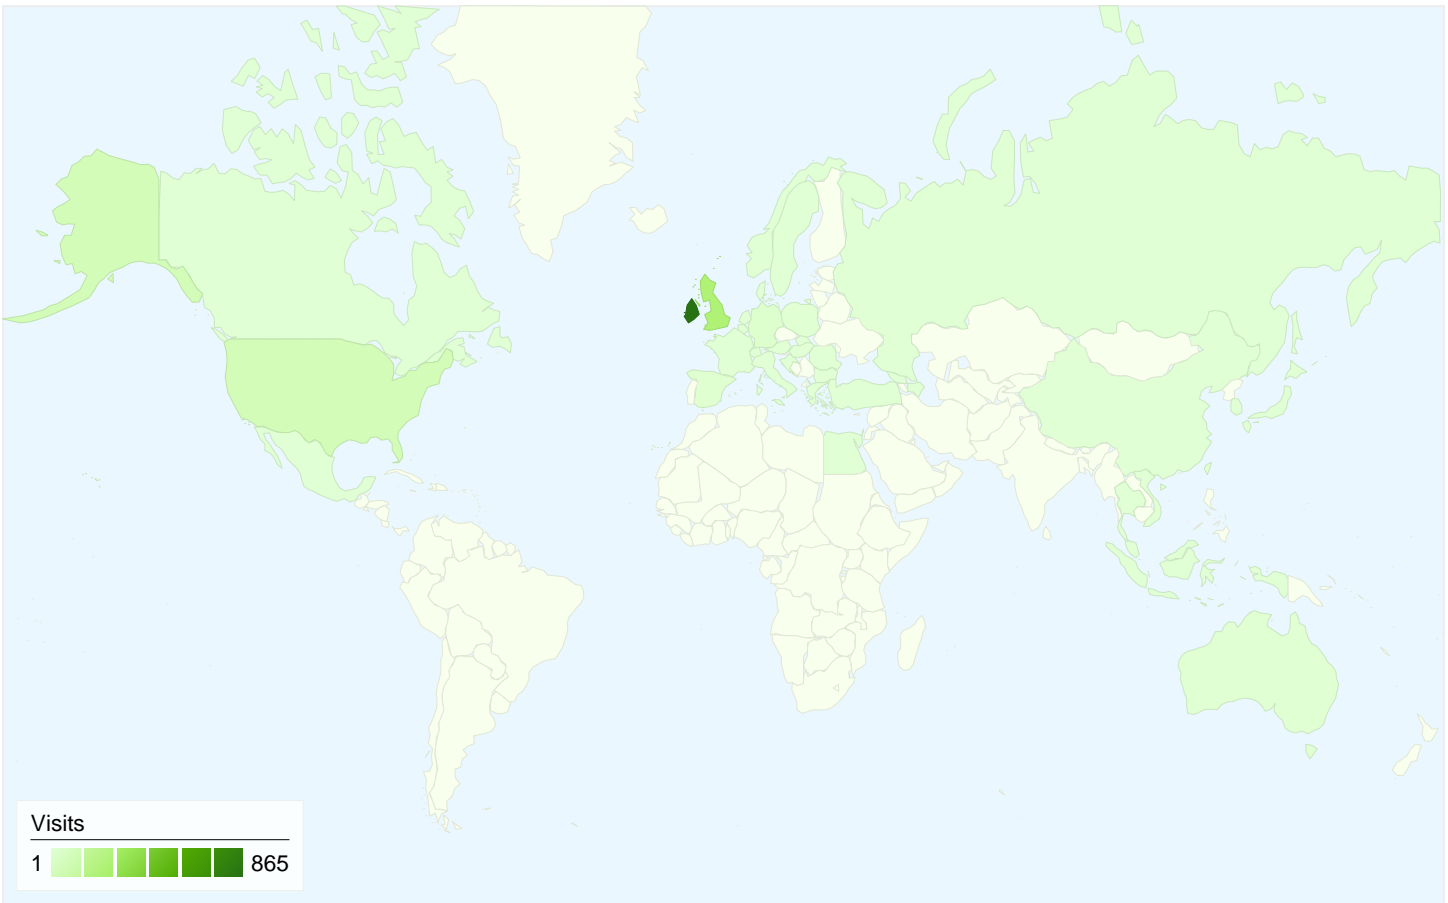

Visitors
445

Map Overlay world

Traffic Sources Overview

- **Search Engines**
608.00 (47.69%)
- **Direct Traffic**
445.00 (34.90%)
- **Referring Sites**
222.00 (17.41%)

Content Overview

Pages	Pageviews	% Pageviews
/	1,436	42.29%
/ticket-news/	274	8.07%
/photo-gallery/	239	7.04%
/membership-information/	197	5.80%
/trips/	71	2.09%

All traffic sources sent a total of 1,275 visits

34.90% Direct Traffic

17.41% Referring Sites

47.69% Search Engines

- Search Engines
608.00 (47.69%)
- Direct Traffic
445.00 (34.90%)
- Referring Sites
222.00 (17.41%)

1,275 visits came from 44 countries/territories

Site Usage						
Visits	Pages/Visit	Avg. Time on Site	% New Visits	Bounce Rate		
1,275 % of Site Total: 100.00%	2.66 Site Avg: 2.66 (0.00%)	00:02:08 Site Avg: 00:02:08 (0.00%)	30.27% Site Avg: 30.20% (0.26%)	56.78% Site Avg: 56.78% (0.00%)		
Country/Territory	Visits	Pages/Visit	Avg. Time on Site	% New Visits	Bounce Rate	
Ireland	865	2.72	00:02:14	15.61%	57.92%	
United Kingdom	241	2.73	00:02:41	44.81%	55.19%	
United States	73	2.26	00:00:39	68.49%	43.84%	
Germany	19	3.32	00:01:42	94.74%	42.11%	
Spain	9	1.67	00:00:48	100.00%	55.56%	
Poland	4	1.25	00:00:27	100.00%	75.00%	
Australia	4	2.00	00:02:00	75.00%	75.00%	
Sweden	3	8.67	00:08:01	100.00%	33.33%	
France	3	1.00	00:00:00	100.00%	100.00%	