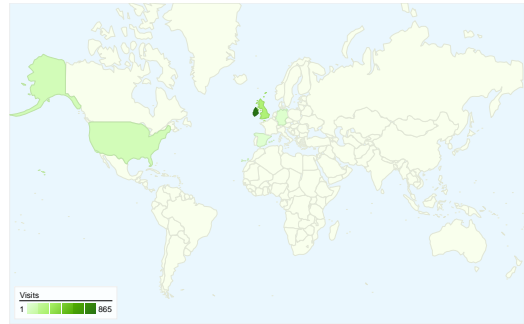

Site Usage

1,275 Visits

56.78% Bounce Rate

3,396 Pageviews

00:02:08 Avg. Time on Site

2.66 Pages/Visit

30.20% % New Visits

Visitors Overview

Visitors
445

Map Overlay world

Traffic Sources Overview

- **Search Engines**
608.00 (47.69%)
- **Direct Traffic**
445.00 (34.90%)
- **Referring Sites**
222.00 (17.41%)

Content Overview

Pages	Pageviews	% Pageviews
/	1,436	42.29%
/ticket-news/	274	8.07%
/photo-gallery/	239	7.04%
/membership-information/	197	5.80%
/trips/	71	2.09%

All traffic sources sent a total of 1,275 visits

34.90% Direct Traffic

17.41% Referring Sites

47.69% Search Engines

- Search Engines
608.00 (47.69%)
- Direct Traffic
445.00 (34.90%)
- Referring Sites
222.00 (17.41%)

1,275 visits came from 44 countries/territories

Site Usage						
Visits	Pages/Visit	Avg. Time on Site	% New Visits	Bounce Rate		
1,275 % of Site Total: 100.00%	2.66 Site Avg: 2.66 (0.00%)	00:02:08 Site Avg: 00:02:08 (0.00%)	30.27% Site Avg: 30.20% (0.26%)	56.78% Site Avg: 56.78% (0.00%)		
Country/Territory	Visits	Pages/Visit	Avg. Time on Site	% New Visits	Bounce Rate	
Ireland	865	2.72	00:02:14	15.61%	57.92%	
United Kingdom	241	2.73	00:02:41	44.81%	55.19%	
United States	73	2.26	00:00:39	68.49%	43.84%	
Germany	19	3.32	00:01:42	94.74%	42.11%	
Spain	9	1.67	00:00:48	100.00%	55.56%	
Poland	4	1.25	00:00:27	100.00%	75.00%	
Australia	4	2.00	00:02:00	75.00%	75.00%	
Sweden	3	8.67	00:08:01	100.00%	33.33%	
France	3	1.00	00:00:00	100.00%	100.00%	