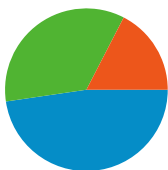

Traffic Sources Overview

- **Search Engines**
  608.00 (47.69%)
- **Direct Traffic**
  445.00 (34.90%)
- **Referring Sites**
  222.00 (17.41%)

Content Overview

Pages	Pageviews	% Pageviews
/	1,436	42.29%
/ticket-news/	274	8.07%
/photo-gallery/	239	7.04%
/membership-information/	197	5.80%
/trips/	71	2.09%