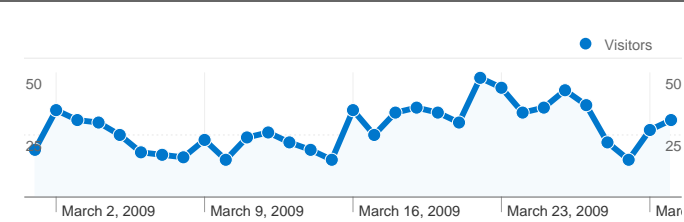

Site Usage

1,275 Visits

56.78% Bounce Rate

3,396 Pageviews

00:02:08 Avg. Time on Site

2.66 Pages/Visit

30.20% % New Visits

Visitors Overview

1,275 visits came from 44 countries/territories

Site Usage						
Visits	Pages/Visit	Avg. Time on Site	% New Visits	Bounce Rate		
1,275 % of Site Total: 100.00%	2.66 Site Avg: 2.66 (0.00%)	00:02:08 Site Avg: 00:02:08 (0.00%)	30.27% Site Avg: 30.20% (0.26%)	56.78% Site Avg: 56.78% (0.00%)		
Country/Territory	Visits	Pages/Visit	Avg. Time on Site	% New Visits	Bounce Rate	
Ireland	865	2.72	00:02:14	15.61%	57.92%	
United Kingdom	241	2.73	00:02:41	44.81%	55.19%	
United States	73	2.26	00:00:39	68.49%	43.84%	
Germany	19	3.32	00:01:42	94.74%	42.11%	
Spain	9	1.67	00:00:48	100.00%	55.56%	
Poland	4	1.25	00:00:27	100.00%	75.00%	
Australia	4	2.00	00:02:00	75.00%	75.00%	
Sweden	3	8.67	00:08:01	100.00%	33.33%	
France	3	1.00	00:00:00	100.00%	100.00%	

Referring sites sent 222 visits via 34 sources

Site Usage

Source	Visits	Pages/Visit	Avg. Time on Site	% New Visits	Bounce Rate
Visits 222 % of Site Total: 17.41%	Pages/Visit 3.50 Site Avg: 2.66 (31.57%)	Avg. Time on Site 00:03:13 Site Avg: 00:02:08 (50.18%)	% New Visits 41.44% Site Avg: 30.20% (37.24%)	Bounce Rate 42.79% Site Avg: 56.78% (-24.64%)	
liverpoolfc.tv	134	3.72	00:03:47	21.64%	37.31%
goalhole.com	20	4.25	00:02:24	30.00%	10.00%
images.google.com	15	1.87	00:00:49	93.33%	66.67%
images.google.co.uk	10	1.10	00:00:03	80.00%	90.00%
us.mg1.mail.yahoo.com	5	2.00	00:00:56	20.00%	60.00%
images.google.pl	4	1.25	00:00:27	100.00%	75.00%
news.eircom.net	3	19.00	00:29:55	66.67%	0.00%
bebo.com	2	1.50	00:03:22	0.00%	50.00%
bl148w.blu148.mail.live.com	2	5.50	00:05:40	50.00%	0.00%
images.google.es	2	2.00	00:03:00	100.00%	50.00%