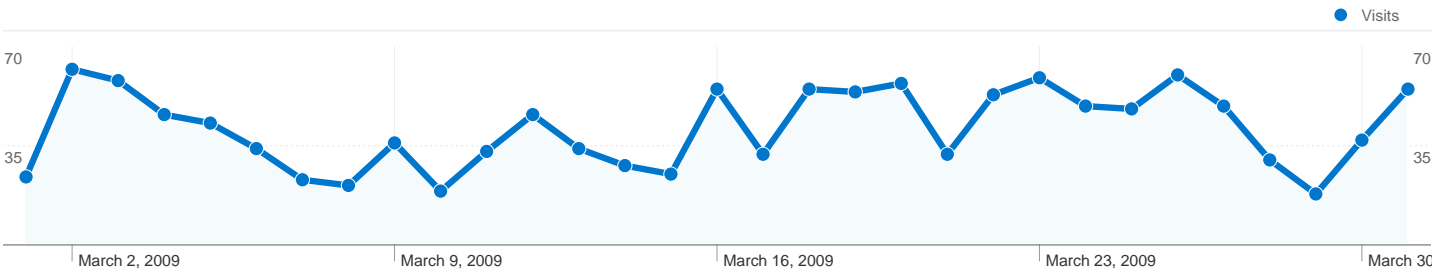

All traffic sources sent a total of 1,275 visits

34.90% Direct Traffic

17.41% Referring Sites

47.69% Search Engines

- Search Engines
  608.00 (47.69%)
- Direct Traffic
  445.00 (34.90%)
- Referring Sites
  222.00 (17.41%)

Top Traffic Sources

Sources	Visits	% visits	Keywords	Visits	% visits
google (organic)	538	42.20%	lfc donegal	342	56.25%
(direct) ((none))	445	34.90%	www.lfcdonegal.com	42	6.91%
liverpoolfc.tv (referral)	134	10.51%	bryce morrison	39	6.41%
yahoo (organic)	63	4.94%	lfcdonegal	24	3.95%
goalhole.com (referral)	20	1.57%	www.lfcdonegal .com	17	2.80%