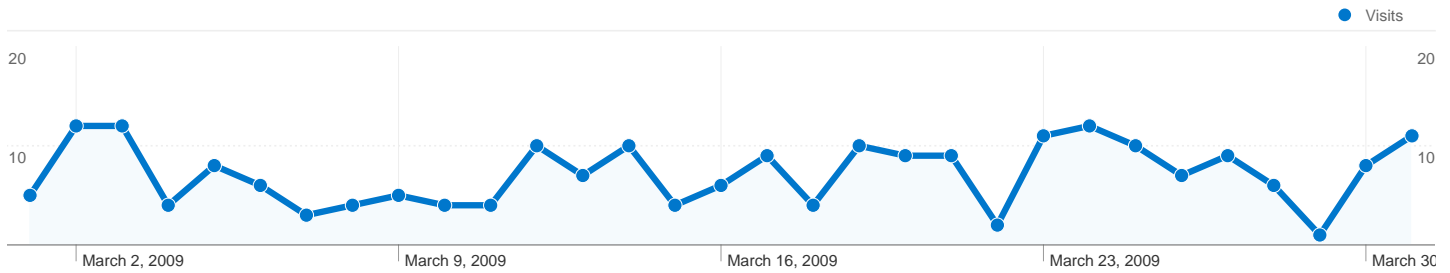

1,275 visits came from 44 countries/territories

Site Usage						
Visits	Pages/Visit	Avg. Time on Site	% New Visits	Bounce Rate		
1,275 % of Site Total: 100.00%	2.66 Site Avg: 2.66 (0.00%)	00:02:08 Site Avg: 00:02:08 (0.00%)	30.27% Site Avg: 30.20% (0.26%)	56.78% Site Avg: 56.78% (0.00%)		
Country/Territory	Visits	Pages/Visit	Avg. Time on Site	% New Visits	Bounce Rate	
Ireland	865	2.72	00:02:14	15.61%	57.92%	
United Kingdom	241	2.73	00:02:41	44.81%	55.19%	
United States	73	2.26	00:00:39	68.49%	43.84%	
Germany	19	3.32	00:01:42	94.74%	42.11%	
Spain	9	1.67	00:00:48	100.00%	55.56%	
Poland	4	1.25	00:00:27	100.00%	75.00%	
Australia	4	2.00	00:02:00	75.00%	75.00%	
Sweden	3	8.67	00:08:01	100.00%	33.33%	
France	3	1.00	00:00:00	100.00%	100.00%	

Belgium	3	1.67	00:00:33	100.00%	66.67%
					1 - 10 of 44

Pages on this site were viewed a total of 3,396 times

3,396 Pageviews

2,550 Unique Views

56.78% Bounce Rate

Top Content

Pages	Pageviews	% Pageviews
/	1,436	42.29%
/ticket-news/	274	8.07%
/photo-gallery/	239	7.04%
/membership-information/	197	5.80%
/trips/	71	2.09%

Referring sites sent 222 visits via 34 sources

Site Usage

Source	Visits	Pages/Visit	Avg. Time on Site	% New Visits	Bounce Rate
Visits 222 % of Site Total: 17.41%	Pages/Visit 3.50 Site Avg: 2.66 (31.57%)	Avg. Time on Site 00:03:13 Site Avg: 00:02:08 (50.18%)	% New Visits 41.44% Site Avg: 30.20% (37.24%)	Bounce Rate 42.79% Site Avg: 56.78% (-24.64%)	
liverpoolfc.tv	134	3.72	00:03:47	21.64%	37.31%
goalhole.com	20	4.25	00:02:24	30.00%	10.00%
images.google.com	15	1.87	00:00:49	93.33%	66.67%
images.google.co.uk	10	1.10	00:00:03	80.00%	90.00%
us.mg1.mail.yahoo.com	5	2.00	00:00:56	20.00%	60.00%
images.google.pl	4	1.25	00:00:27	100.00%	75.00%
news.eircom.net	3	19.00	00:29:55	66.67%	0.00%
bebo.com	2	1.50	00:03:22	0.00%	50.00%
bl148w.blu148.mail.live.com	2	5.50	00:05:40	50.00%	0.00%
images.google.es	2	2.00	00:03:00	100.00%	50.00%