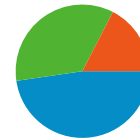

Browser	Visits	% visits	Connection Speed	Visits	% visits
Internet Explorer	1,063	83.37%	Unknown	905	70.98%
Firefox	96	7.53%	DSL	170	13.33%
Safari	77	6.04%	T1	135	10.59%
NetFront	15	1.18%	Cable	52	4.08%
Opera	11	0.86%	Dialup	11	0.86%

All traffic sources sent a total of 1,275 visits

34.90% Direct Traffic

17.41% Referring Sites

47.69% Search Engines

- Search Engines
608.00 (47.69%)
- Direct Traffic
445.00 (34.90%)
- Referring Sites
222.00 (17.41%)