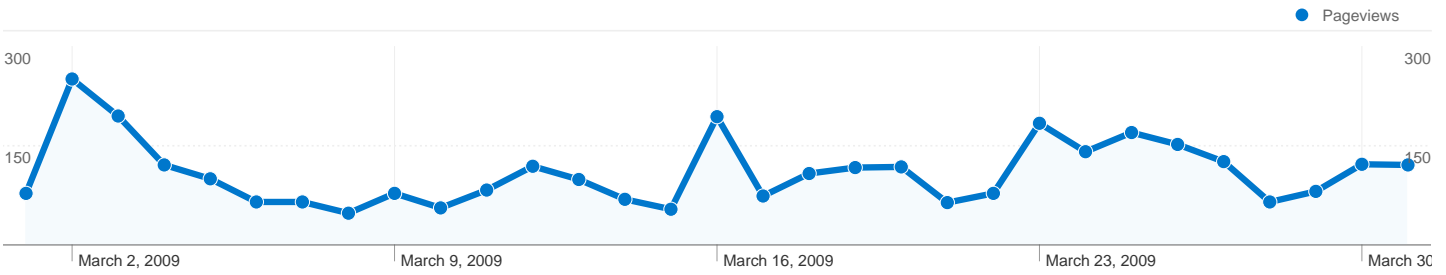

Pages on this site were viewed a total of 3,396 times

3,396 Pageviews

2,550 Unique Views

56.78% Bounce Rate

Top Content

Pages	Pageviews	% Pageviews
/	1,436	42.29%
/ticket-news/	274	8.07%
/photo-gallery/	239	7.04%
/membership-information/	197	5.80%
/trips/	71	2.09%