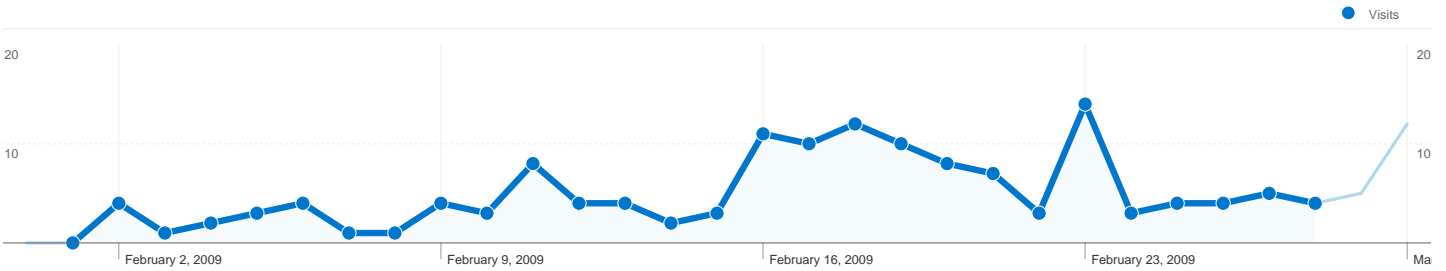

Referring sites sent 139 visits via 20 sources

Site Usage

Visits 139 % of Site Total: 11.19%	Pages/Visit 2.88 Site Avg: 2.66 (8.01%)	Avg. Time on Site 00:02:18 Site Avg: 00:02:13 (3.68%)	% New Visits 35.25% Site Avg: 18.84% (87.11%)	Bounce Rate 53.24% Site Avg: 60.14% (-11.48%)	
Source	Visits	Pages/Visit	Avg. Time on Site	% New Visits	Bounce Rate
liverpoolfc.tv	95	2.92	00:02:24	14.74%	47.37%
forums.freelanceswitch.com	12	1.17	00:00:02	91.67%	91.67%
goalhole.com	5	7.00	00:09:33	20.00%	0.00%
images.google.com	5	1.00	00:00:00	100.00%	100.00%
images.google.co.uk	3	1.00	00:00:00	100.00%	100.00%
images.google.it	3	4.33	00:01:12	66.67%	66.67%
news.eircom.net	2	10.50	00:11:55	0.00%	0.00%
us.mc551.mail.yahoo.com	2	8.00	00:05:45	50.00%	0.00%
images.google.ca	1	1.00	00:00:00	100.00%	100.00%
images.google.cn	1	1.00	00:00:00	100.00%	100.00%

1 - 10 of 20