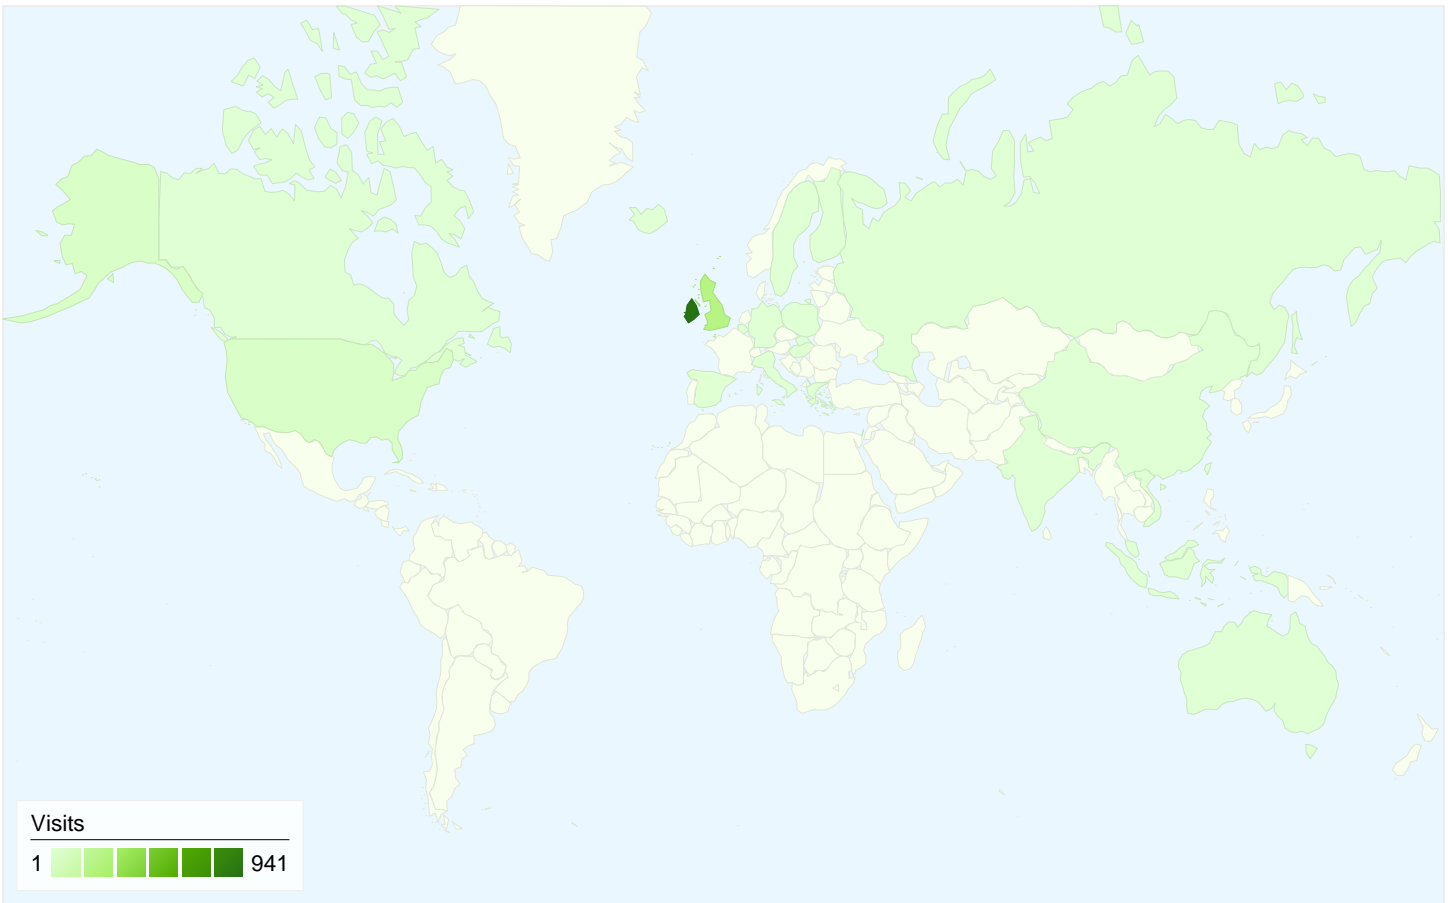

**Visitors**  
**308**

**Map Overlay world**

**Traffic Sources Overview**

- **Direct Traffic**  
556.00 (44.77%)
- **Search Engines**  
547.00 (44.04%)
- **Referring Sites**  
139.00 (11.19%)

**Content Overview**

**All traffic sources sent a total of 1,242 visits**

-  **44.77%** Direct Traffic
-  **11.19%** Referring Sites
-  **44.04%** Search Engines

- **Direct Traffic**  
556.00 (44.77%)
- **Search Engines**  
547.00 (44.04%)
- **Referring Sites**  
139.00 (11.19%)

**1,242 visits came from 29 countries/territories**

Site Usage						
Visits	Pages/Visit	Avg. Time on Site	% New Visits	Bounce Rate		
<b>1,242</b> % of Site Total: 100.00%	<b>2.66</b> Site Avg: 2.66 (0.00%)	<b>00:02:13</b> Site Avg: 00:02:13 (0.00%)	<b>19.00%</b> Site Avg: 18.84% (0.85%)	<b>60.14%</b> Site Avg: 60.14% (0.00%)		
Country/Territory	Visits	Pages/Visit	Avg. Time on Site	% New Visits	Bounce Rate	
Ireland	<b>941</b>	2.63	00:02:11	11.69%	61.11%	
United Kingdom	<b>224</b>	2.56	00:02:12	34.82%	61.61%	
United States	<b>37</b>	4.35	00:04:31	29.73%	24.32%	
Spain	<b>5</b>	2.60	00:01:22	100.00%	60.00%	
Italy	<b>3</b>	4.33	00:01:12	66.67%	66.67%	
Canada	<b>3</b>	1.00	00:00:00	100.00%	100.00%	
Germany	<b>3</b>	7.67	00:03:54	100.00%	0.00%	
Poland	<b>2</b>	1.00	00:00:00	100.00%	100.00%	
Singapore	<b>2</b>	1.00	00:00:00	100.00%	100.00%	
Sweden	<b>2</b>	4.00	00:01:19	50.00%	0.00%	