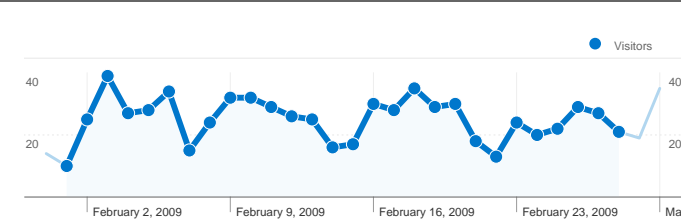

**Site Usage**

**1,242** Visits

**60.14%** Bounce Rate

**3,309** Pageviews

**00:02:13** Avg. Time on Site

**2.66** Pages/Visit

**18.84%** % New Visits

**Visitors Overview**

## 308 people visited this site

**1,242** Visits

**308** Absolute Unique Visitors

**3,309** Pageviews

**2.66** Average Pageviews

**00:02:13** Time on Site

**60.14%** Bounce Rate

**18.84%** New Visits

**1,242 visits came from 29 countries/territories**

Site Usage						
Visits	Pages/Visit	Avg. Time on Site	% New Visits	Bounce Rate		
<b>1,242</b> % of Site Total: 100.00%	<b>2.66</b> Site Avg: 2.66 (0.00%)	<b>00:02:13</b> Site Avg: 00:02:13 (0.00%)	<b>19.00%</b> Site Avg: 18.84% (0.85%)	<b>60.14%</b> Site Avg: 60.14% (0.00%)		
Country/Territory	Visits	Pages/Visit	Avg. Time on Site	% New Visits	Bounce Rate	
Ireland	<b>941</b>	2.63	00:02:11	11.69%	61.11%	
United Kingdom	<b>224</b>	2.56	00:02:12	34.82%	61.61%	
United States	<b>37</b>	4.35	00:04:31	29.73%	24.32%	
Spain	<b>5</b>	2.60	00:01:22	100.00%	60.00%	
Italy	<b>3</b>	4.33	00:01:12	66.67%	66.67%	
Canada	<b>3</b>	1.00	00:00:00	100.00%	100.00%	
Germany	<b>3</b>	7.67	00:03:54	100.00%	0.00%	
Poland	<b>2</b>	1.00	00:00:00	100.00%	100.00%	
Singapore	<b>2</b>	1.00	00:00:00	100.00%	100.00%	
Sweden	<b>2</b>	4.00	00:01:19	50.00%	0.00%	

**Pages on this site were viewed a total of 3,309 times**

 **3,309** Pageviews

 **2,461** Unique Views

 **60.14%** Bounce Rate