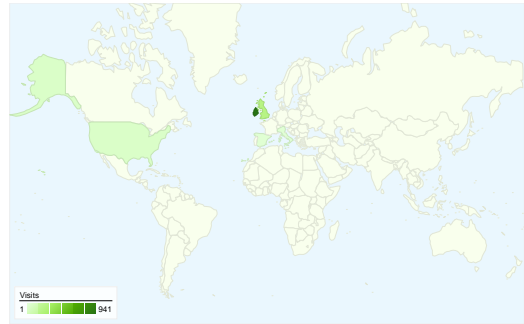

**Site Usage**

**1,242** Visits

**60.14%** Bounce Rate

**3,309** Pageviews

**00:02:13** Avg. Time on Site

**2.66** Pages/Visit

**18.84%** % New Visits

**Visitors Overview**

**Visitors**  
**308**

**Map Overlay world**

**Traffic Sources Overview**

- **Direct Traffic**  
556.00 (44.77%)
- **Search Engines**  
547.00 (44.04%)
- **Referring Sites**  
139.00 (11.19%)

**Content Overview**

**All traffic sources sent a total of 1,242 visits**

-  **44.77%** Direct Traffic
-  **11.19%** Referring Sites
-  **44.04%** Search Engines

- **Direct Traffic**  
556.00 (44.77%)
- **Search Engines**  
547.00 (44.04%)
- **Referring Sites**  
139.00 (11.19%)

**1,242 visits came from 29 countries/territories**

Site Usage						
Visits	Pages/Visit	Avg. Time on Site	% New Visits	Bounce Rate		
<b>1,242</b> % of Site Total: 100.00%	<b>2.66</b> Site Avg: 2.66 (0.00%)	<b>00:02:13</b> Site Avg: 00:02:13 (0.00%)	<b>19.00%</b> Site Avg: 18.84% (0.85%)	<b>60.14%</b> Site Avg: 60.14% (0.00%)		
Country/Territory	Visits	Pages/Visit	Avg. Time on Site	% New Visits	Bounce Rate	
Ireland	<b>941</b>	2.63	00:02:11	11.69%	61.11%	
United Kingdom	<b>224</b>	2.56	00:02:12	34.82%	61.61%	
United States	<b>37</b>	4.35	00:04:31	29.73%	24.32%	
Spain	<b>5</b>	2.60	00:01:22	100.00%	60.00%	
Italy	<b>3</b>	4.33	00:01:12	66.67%	66.67%	
Canada	<b>3</b>	1.00	00:00:00	100.00%	100.00%	
Germany	<b>3</b>	7.67	00:03:54	100.00%	0.00%	
Poland	<b>2</b>	1.00	00:00:00	100.00%	100.00%	
Singapore	<b>2</b>	1.00	00:00:00	100.00%	100.00%	
Sweden	<b>2</b>	4.00	00:01:19	50.00%	0.00%	