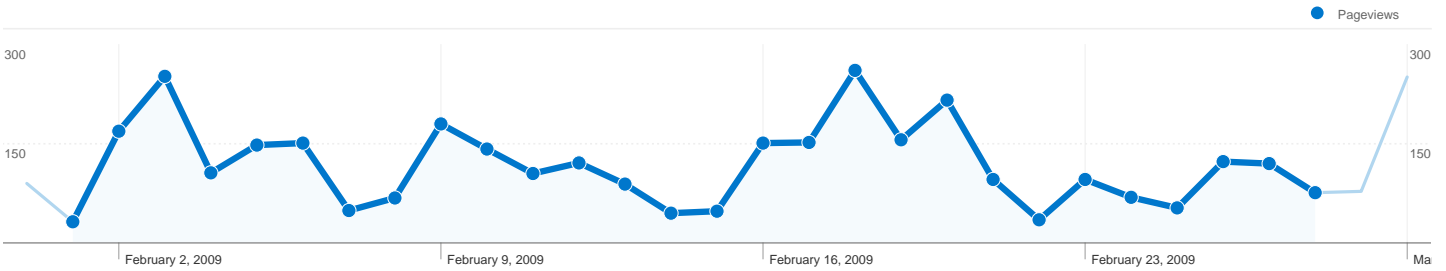

## 308 people visited this site

**1,242** Visits

**308** Absolute Unique Visitors

**3,309** Pageviews

**2.66** Average Pageviews

**00:02:13** Time on Site

**60.14%** Bounce Rate

**18.84%** New Visits

**1,242 visits came from 29 countries/territories**

Site Usage						
Visits	Pages/Visit	Avg. Time on Site	% New Visits	Bounce Rate		
<b>1,242</b> % of Site Total: 100.00%	<b>2.66</b> Site Avg: 2.66 (0.00%)	<b>00:02:13</b> Site Avg: 00:02:13 (0.00%)	<b>19.00%</b> Site Avg: 18.84% (0.85%)	<b>60.14%</b> Site Avg: 60.14% (0.00%)		
Country/Territory	Visits	Pages/Visit	Avg. Time on Site	% New Visits	Bounce Rate	
Ireland	<b>941</b>	2.63	00:02:11	11.69%	61.11%	
United Kingdom	<b>224</b>	2.56	00:02:12	34.82%	61.61%	
United States	<b>37</b>	4.35	00:04:31	29.73%	24.32%	
Spain	<b>5</b>	2.60	00:01:22	100.00%	60.00%	
Italy	<b>3</b>	4.33	00:01:12	66.67%	66.67%	
Canada	<b>3</b>	1.00	00:00:00	100.00%	100.00%	
Germany	<b>3</b>	7.67	00:03:54	100.00%	0.00%	
Poland	<b>2</b>	1.00	00:00:00	100.00%	100.00%	
Singapore	<b>2</b>	1.00	00:00:00	100.00%	100.00%	
Sweden	<b>2</b>	4.00	00:01:19	50.00%	0.00%	