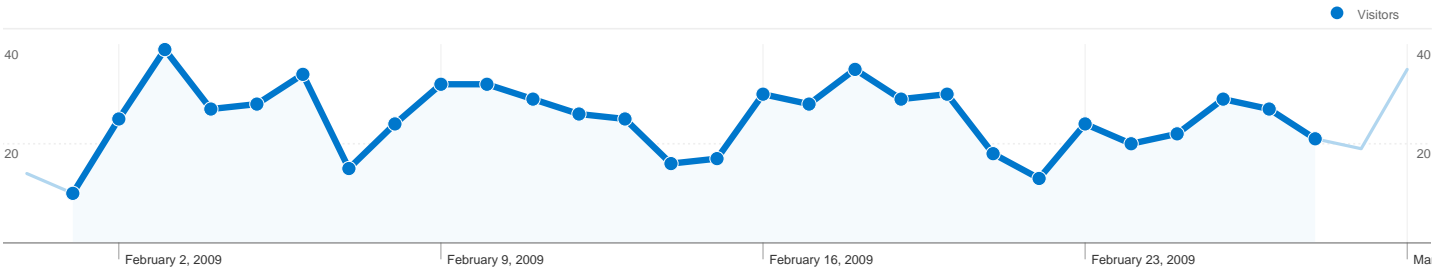

**Site Usage**

**1,242** Visits

**60.14%** Bounce Rate

**3,309** Pageviews

**00:02:13** Avg. Time on Site

**2.66** Pages/Visit

**18.84%** % New Visits

**Visitors Overview**

**Visitors**  
**308**

**Map Overlay world**

**Traffic Sources Overview**

- **Direct Traffic**  
556.00 (44.77%)
- **Search Engines**  
547.00 (44.04%)
- **Referring Sites**  
139.00 (11.19%)

**Content Overview**

## 308 people visited this site

**1,242** Visits

**308** Absolute Unique Visitors

**3,309** Pageviews

**2.66** Average Pageviews

**00:02:13** Time on Site

**60.14%** Bounce Rate

**18.84%** New Visits

**1,242 visits came from 29 countries/territories**

Site Usage						
Visits	Pages/Visit	Avg. Time on Site	% New Visits	Bounce Rate		
<b>1,242</b> % of Site Total: 100.00%	<b>2.66</b> Site Avg: 2.66 (0.00%)	<b>00:02:13</b> Site Avg: 00:02:13 (0.00%)	<b>19.00%</b> Site Avg: 18.84% (0.85%)	<b>60.14%</b> Site Avg: 60.14% (0.00%)		
Country/Territory	Visits	Pages/Visit	Avg. Time on Site	% New Visits	Bounce Rate	
Ireland	<b>941</b>	2.63	00:02:11	11.69%	61.11%	
United Kingdom	<b>224</b>	2.56	00:02:12	34.82%	61.61%	
United States	<b>37</b>	4.35	00:04:31	29.73%	24.32%	
Spain	<b>5</b>	2.60	00:01:22	100.00%	60.00%	
Italy	<b>3</b>	4.33	00:01:12	66.67%	66.67%	
Canada	<b>3</b>	1.00	00:00:00	100.00%	100.00%	
Germany	<b>3</b>	7.67	00:03:54	100.00%	0.00%	
Poland	<b>2</b>	1.00	00:00:00	100.00%	100.00%	
Singapore	<b>2</b>	1.00	00:00:00	100.00%	100.00%	
Sweden	<b>2</b>	4.00	00:01:19	50.00%	0.00%	