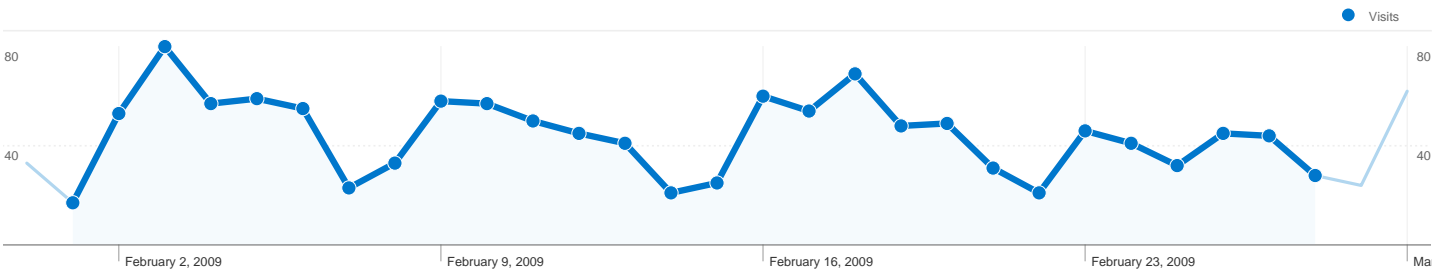

All traffic sources sent a total of 1,242 visits

- **44.77%** Direct Traffic
- **11.19%** Referring Sites
- **44.04%** Search Engines

- **Direct Traffic**
  556.00 (44.77%)
- **Search Engines**
  547.00 (44.04%)
- **Referring Sites**
  139.00 (11.19%)

Top Traffic Sources

Sources	Visits	% visits
(direct) ((none))	556	44.77%
google (organic)	480	38.65%
liverpoolfc.tv (referral)	95	7.65%
yahoo (organic)	46	3.70%
forums.freelanceswitch.com	12	0.97%

Keywords	Visits	% visits
lfc donegal	366	66.91%
www.lfcdonegal.com	33	6.03%
lfcdonegal	27	4.94%
donegal liverpool supporters	10	1.83%
www.lfcdonegal .com	8	1.46%