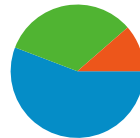

Browser	Visits	% visits
Internet Explorer	847	89.35%
Safari	55	5.80%
Firefox	23	2.43%
NetFront	22	2.32%
Opera	1	0.11%

Connection Speed	Visits	% visits
Unknown	776	81.86%
DSL	110	11.60%
T1	50	5.27%
Cable	11	1.16%
Dialup	1	0.11%

**All traffic sources sent a total of 948 visits**

**55.80%** Direct Traffic

**11.39%** Referring Sites

**32.81%** Search Engines

- **Direct Traffic**  
529.00 (55.80%)
- **Search Engines**  
311.00 (32.81%)
- **Referring Sites**  
108.00 (11.39%)