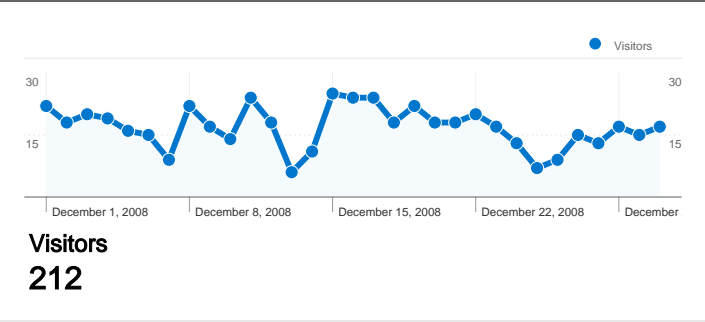

**Site Usage**

**948** Visits

**62.13%** Bounce Rate

**2,391** Pageviews

**00:02:11** Avg. Time on Site

**2.52** Pages/Visit

**16.56%** % New Visits

**Visitors Overview**

**948 Visits**

**212 Absolute Unique Visitors**

**2,391 Pageviews**

**2.52 Average Pageviews**

**00:02:11 Time on Site**

**62.13% Bounce Rate**

**16.56% New Visits**

**Technical Profile**

**948 visits came from 11 countries/territories**

Site Usage

Visits	Pages/Visit	Avg. Time on Site	% New Visits	Bounce Rate	
<b>948</b> % of Site Total: 100.00%	<b>2.52</b> Site Avg: 2.52 (0.00%)	<b>00:02:11</b> Site Avg: 00:02:11 (0.00%)	<b>16.56%</b> Site Avg: 16.56% (0.00%)	<b>62.13%</b> Site Avg: 62.13% (0.00%)	
Country/Territory	Visits	Pages/Visit	Avg. Time on Site	% New Visits	Bounce Rate
Ireland	<b>798</b>	2.49	00:02:10	13.41%	63.03%
United Kingdom	<b>125</b>	2.20	00:02:13	30.40%	65.60%
United States	<b>16</b>	6.00	00:01:57	25.00%	12.50%
Canada	<b>2</b>	2.50	00:00:44	100.00%	0.00%
South Africa	<b>1</b>	10.00	00:18:03	100.00%	0.00%
Mexico	<b>1</b>	3.00	00:00:30	100.00%	0.00%
France	<b>1</b>	1.00	00:00:00	100.00%	100.00%
Australia	<b>1</b>	1.00	00:00:00	100.00%	100.00%
Malaysia	<b>1</b>	6.00	00:01:37	100.00%	0.00%
Finland	<b>1</b>	3.00	00:01:34	0.00%	0.00%

**Pages on this site were viewed a total of 2,391 times**

**2,391** Pageviews

**1,683** Unique Views

**62.13%** Bounce Rate