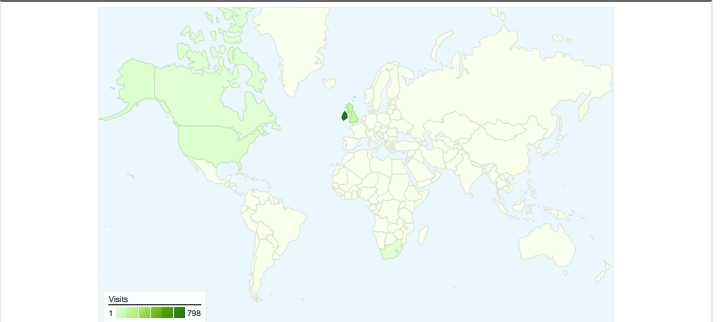

**Site Usage**

**948** Visits

**62.13%** Bounce Rate

**2,391** Pageviews

**00:02:11** Avg. Time on Site

**2.52** Pages/Visit

**16.56%** % New Visits

**Visitors Overview**

**Map Overlay world**

**Traffic Sources Overview**

**Content Overview**

Pages	Pageviews	% Pageviews
/	1,289	53.91%
/ticket-news/	224	9.37%
/membership-information/	107	4.48%
/photo-gallery/	97	4.06%
/downloads/	74	3.09%

**948 visits came from 11 countries/territories**

Site Usage

Visits	Pages/Visit	Avg. Time on Site	% New Visits	Bounce Rate	
<b>948</b> % of Site Total: 100.00%	<b>2.52</b> Site Avg: 2.52 (0.00%)	<b>00:02:11</b> Site Avg: 00:02:11 (0.00%)	<b>16.56%</b> Site Avg: 16.56% (0.00%)	<b>62.13%</b> Site Avg: 62.13% (0.00%)	
Country/Territory	Visits	Pages/Visit	Avg. Time on Site	% New Visits	Bounce Rate
Ireland	<b>798</b>	2.49	00:02:10	13.41%	63.03%
United Kingdom	<b>125</b>	2.20	00:02:13	30.40%	65.60%
United States	<b>16</b>	6.00	00:01:57	25.00%	12.50%
Canada	<b>2</b>	2.50	00:00:44	100.00%	0.00%
South Africa	<b>1</b>	10.00	00:18:03	100.00%	0.00%
Mexico	<b>1</b>	3.00	00:00:30	100.00%	0.00%
France	<b>1</b>	1.00	00:00:00	100.00%	100.00%
Australia	<b>1</b>	1.00	00:00:00	100.00%	100.00%
Malaysia	<b>1</b>	6.00	00:01:37	100.00%	0.00%
Finland	<b>1</b>	3.00	00:01:34	0.00%	0.00%