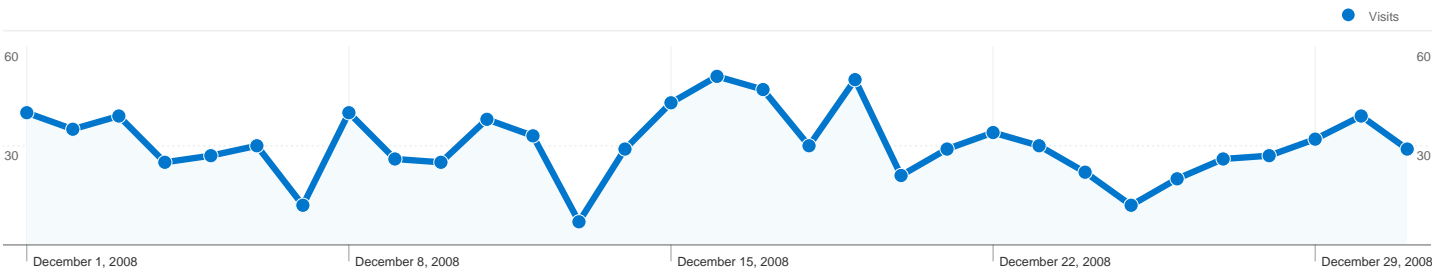

All traffic sources sent a total of 948 visits

55.80% Direct Traffic

11.39% Referring Sites

32.81% Search Engines

- **Direct Traffic**
  529.00 (55.80%)
- **Search Engines**
  311.00 (32.81%)
- **Referring Sites**
  108.00 (11.39%)

Top Traffic Sources

Sources	Visits	% visits	Keywords	Visits	% visits
(direct) ((none))	529	55.80%	lfc donegal	229	73.63%
google (organic)	275	29.01%	lfcdonegal	32	10.29%
liverpoolfc.tv (referral)	47	4.96%	www.lfcdonegal.com	8	2.57%
goalhole.com (referral)	26	2.74%	donegal lfc	6	1.93%
yahoo (organic)	19	2.00%	donegal liverpool supporters	3	0.96%