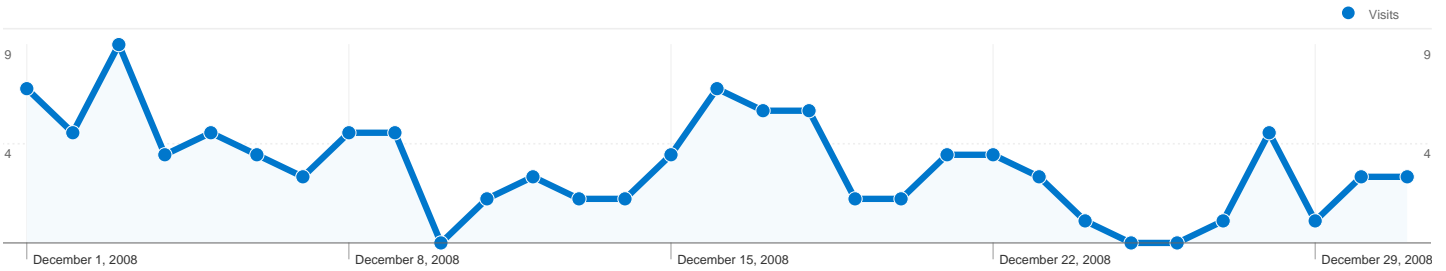

Referring sites sent 108 visits via 8 sources

Site Usage

Visits 108 % of Site Total: 11.39%	Pages/Visit 3.08 Site Avg: 2.52 (22.25%)	Avg. Time on Site 00:02:53 Site Avg: 00:02:11 (32.02%)	% New Visits 18.52% Site Avg: 16.56% (11.82%)	Bounce Rate 48.15% Site Avg: 62.13% (-22.51%)	
Source	Visits	Pages/Visit	Avg. Time on Site	% New Visits	Bounce Rate
liverpoolfc.tv	47	3.81	00:02:58	25.53%	42.55%
goalhole.com	26	2.88	00:03:24	23.08%	38.46%
bebo.com	15	2.27	00:03:39	13.33%	60.00%
by111w.bay111.mail.live.com	15	1.20	00:00:15	0.00%	80.00%
by134w.bay134.mail.live.com	2	5.00	00:07:41	0.00%	0.00%
216.239.59.104	1	1.00	00:00:00	0.00%	100.00%
ie.mg40.mail.yahoo.com	1	6.00	00:04:36	0.00%	0.00%
uk.mg40.mail.yahoo.com	1	10.00	00:04:19	0.00%	0.00%
1 - 8 of 8