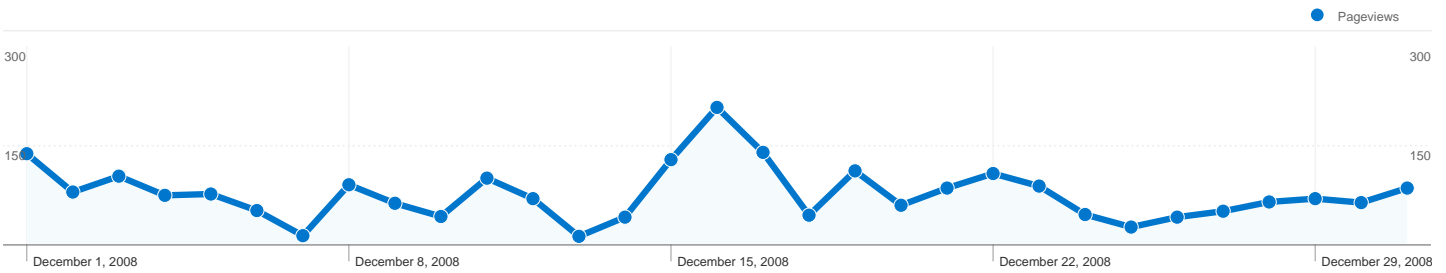

**948 visits came from 11 countries/territories**

Site Usage

Visits	Pages/Visit	Avg. Time on Site	% New Visits	Bounce Rate	
<b>948</b> % of Site Total: 100.00%	<b>2.52</b> Site Avg: 2.52 (0.00%)	<b>00:02:11</b> Site Avg: 00:02:11 (0.00%)	<b>16.56%</b> Site Avg: 16.56% (0.00%)	<b>62.13%</b> Site Avg: 62.13% (0.00%)	
Country/Territory	Visits	Pages/Visit	Avg. Time on Site	% New Visits	Bounce Rate
Ireland	<b>798</b>	2.49	00:02:10	13.41%	63.03%
United Kingdom	<b>125</b>	2.20	00:02:13	30.40%	65.60%
United States	<b>16</b>	6.00	00:01:57	25.00%	12.50%
Canada	<b>2</b>	2.50	00:00:44	100.00%	0.00%
South Africa	<b>1</b>	10.00	00:18:03	100.00%	0.00%
Mexico	<b>1</b>	3.00	00:00:30	100.00%	0.00%
France	<b>1</b>	1.00	00:00:00	100.00%	100.00%
Australia	<b>1</b>	1.00	00:00:00	100.00%	100.00%
Malaysia	<b>1</b>	6.00	00:01:37	100.00%	0.00%
Finland	<b>1</b>	3.00	00:01:34	0.00%	0.00%