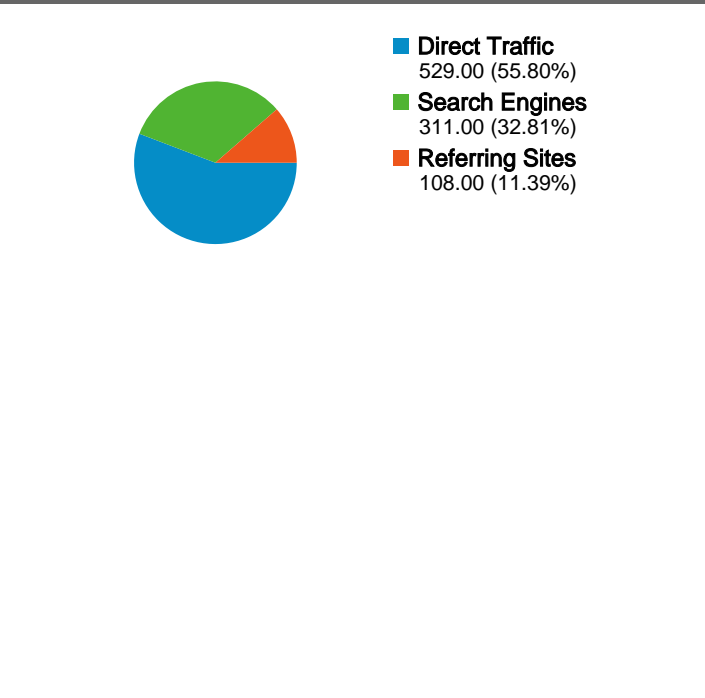

**Site Usage**

**948** Visits

**62.13%** Bounce Rate

**2,391** Pageviews

**00:02:11** Avg. Time on Site

**2.52** Pages/Visit

**16.56%** % New Visits

**Visitors Overview**

**Map Overlay world**

**Traffic Sources Overview**

**Content Overview**

Pages	Pageviews	% Pageviews
/	1,289	53.91%
/ticket-news/	224	9.37%
/membership-information/	107	4.48%
/photo-gallery/	97	4.06%
/downloads/	74	3.09%

**All traffic sources sent a total of 948 visits**

**55.80%** Direct Traffic

**11.39%** Referring Sites

**32.81%** Search Engines

- **Direct Traffic**  
529.00 (55.80%)
- **Search Engines**  
311.00 (32.81%)
- **Referring Sites**  
108.00 (11.39%)

**948 visits came from 11 countries/territories**

Site Usage

Visits	Pages/Visit	Avg. Time on Site	% New Visits	Bounce Rate	
<b>948</b> % of Site Total: 100.00%	<b>2.52</b> Site Avg: 2.52 (0.00%)	<b>00:02:11</b> Site Avg: 00:02:11 (0.00%)	<b>16.56%</b> Site Avg: 16.56% (0.00%)	<b>62.13%</b> Site Avg: 62.13% (0.00%)	
Country/Territory	Visits	Pages/Visit	Avg. Time on Site	% New Visits	Bounce Rate
Ireland	<b>798</b>	2.49	00:02:10	13.41%	63.03%
United Kingdom	<b>125</b>	2.20	00:02:13	30.40%	65.60%
United States	<b>16</b>	6.00	00:01:57	25.00%	12.50%
Canada	<b>2</b>	2.50	00:00:44	100.00%	0.00%
South Africa	<b>1</b>	10.00	00:18:03	100.00%	0.00%
Mexico	<b>1</b>	3.00	00:00:30	100.00%	0.00%
France	<b>1</b>	1.00	00:00:00	100.00%	100.00%
Australia	<b>1</b>	1.00	00:00:00	100.00%	100.00%
Malaysia	<b>1</b>	6.00	00:01:37	100.00%	0.00%
Finland	<b>1</b>	3.00	00:01:34	0.00%	0.00%