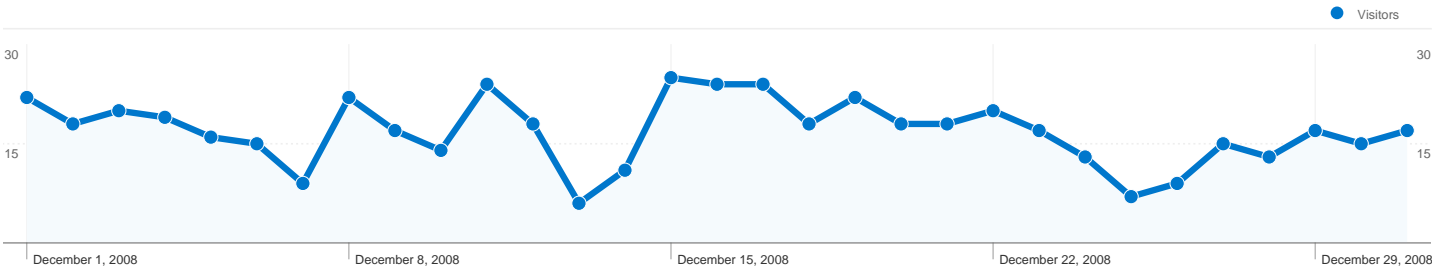

212 people visited this site

948 Visits

212 Absolute Unique Visitors

2,391 Pageviews

2.52 Average Pageviews

00:02:11 Time on Site

62.13% Bounce Rate

16.56% New Visits

Technical Profile

Browser	Visits	% visits
Internet Explorer	847	89.35%
Safari	55	5.80%
Firefox	23	2.43%
NetFront	22	2.32%
Opera	1	0.11%

Connection Speed	Visits	% visits
Unknown	776	81.86%
DSL	110	11.60%
T1	50	5.27%
Cable	11	1.16%
Dialup	1	0.11%