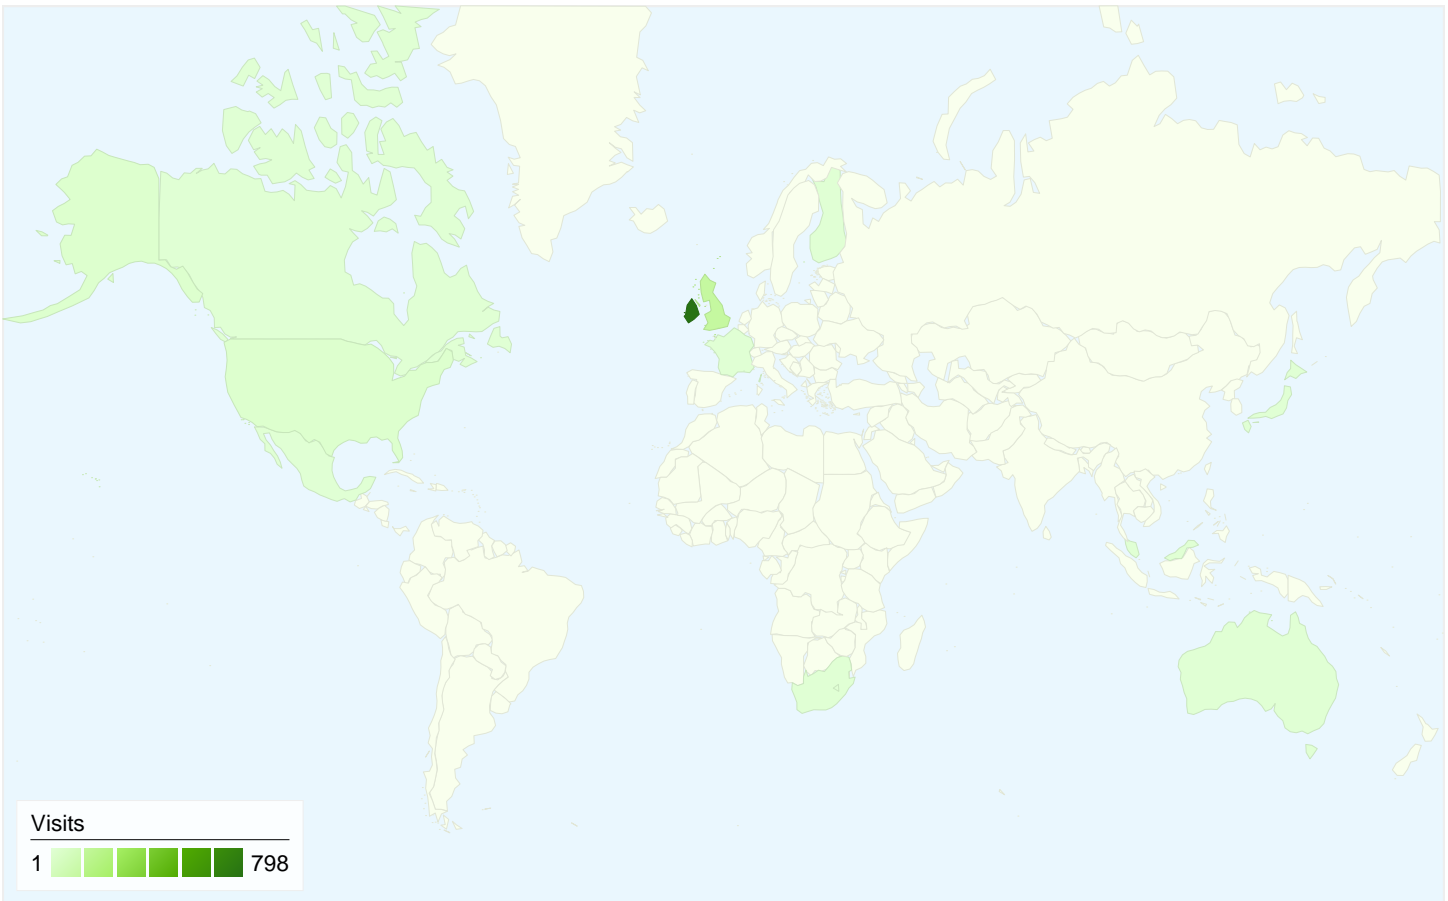

**All traffic sources sent a total of 948 visits**

**55.80%** Direct Traffic

**11.39%** Referring Sites

**32.81%** Search Engines

- **Direct Traffic**  
529.00 (55.80%)
- **Search Engines**  
311.00 (32.81%)
- **Referring Sites**  
108.00 (11.39%)

**948 visits came from 11 countries/territories**

Site Usage

Visits	Pages/Visit	Avg. Time on Site	% New Visits	Bounce Rate	
<b>948</b> % of Site Total: 100.00%	<b>2.52</b> Site Avg: 2.52 (0.00%)	<b>00:02:11</b> Site Avg: 00:02:11 (0.00%)	<b>16.56%</b> Site Avg: 16.56% (0.00%)	<b>62.13%</b> Site Avg: 62.13% (0.00%)	
Country/Territory	Visits	Pages/Visit	Avg. Time on Site	% New Visits	Bounce Rate
Ireland	<b>798</b>	2.49	00:02:10	13.41%	63.03%
United Kingdom	<b>125</b>	2.20	00:02:13	30.40%	65.60%
United States	<b>16</b>	6.00	00:01:57	25.00%	12.50%
Canada	<b>2</b>	2.50	00:00:44	100.00%	0.00%
South Africa	<b>1</b>	10.00	00:18:03	100.00%	0.00%
Mexico	<b>1</b>	3.00	00:00:30	100.00%	0.00%
France	<b>1</b>	1.00	00:00:00	100.00%	100.00%
Australia	<b>1</b>	1.00	00:00:00	100.00%	100.00%
Malaysia	<b>1</b>	6.00	00:01:37	100.00%	0.00%
Finland	<b>1</b>	3.00	00:01:34	0.00%	0.00%